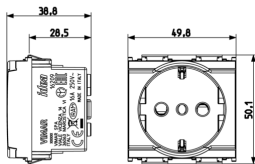

Drawings

Space view