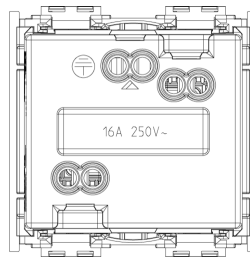

Product Status

3 - Active

Minimum order quantity

20 NR

Drawings

Space view

Backside view

3D View

Technical data

- **Class group:** Domestic switching devices
- **Class:** Socket outlet
- **Model:** Italian type P30
- **With built-in USB power supply:** No
- **Number of units:** 1
- **Number of modules (module system):** 2
- **Number of socket outlets switchable:** 0
- **Imprint/indication:** None
- **Connection type:** Screwed terminal
- **With hinged lid:** No
- **With enhanced contact protection:** Yes
- **Label space/information surface:** Yes
- **Colour:** White
- **RAL-number (similar):** 9001
- **Metallic colour:** No
- **Transparent:** No
- **Lockable:** No
- **Eject-mechanism:** No
- **Insulated mounting:** No
- **With function lighting:** No
- **Over voltage protection:** No
- **Fault current protection:** No
- **Mounting method:** Flush mounted (plaster)
- **Material:** Plastic
- **Material quality:** Thermoplastic
- **Halogen free:** Yes
- **Surface protection:** Untreated
- **Surface finishing:** Matt
- **With on/off switch:** No
- **With loop through function:** No
- **Rotated central insert:** No
- **Nominal current:** 16 A
- **Nominal voltage:** 250 v
- **Frequency:** 50,00 - 60,00 HZ
- **Suitable for degree of protection (IP):** IP20
- **Impact strength:** Other
- **Width of device:** 49,80 mm
- **Height of device:** 50,10 mm
- **Depth of device:** 38,80 mm

Code 8007352049307
Quantity 20 NR
Dim. 26.9x11.6x9 [cm]
Weight 1,082 [g]

Code 8007352640603
Quantity 240 NR
Dim. 38x28.5x35.5 [cm]
Weight 14,052 [g]

Legal

Vimar reserves the right to change at any time and without notice the characteristics of the products reported. Installation should be carried out by qualified staff in compliance with the current regulations regarding the installation of electrical equipment in the country where the products are installed. For the terms of use of the information on the product info sheet see [Conditions of Use](#).