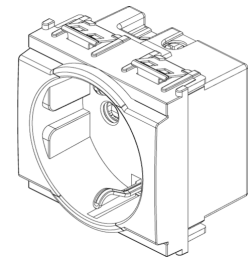

Idea: 2P+E 16A P30 outlet white

16209.B

Idea / Devices / Italian standard socket outlets

2P+E 16A P30 outlet white

2P+E 16 A 250 V~ SICURY socket outlet, Italian standard P30 (lateral and central earth contacts), white - 2 modules

Product Status

3 - Active

Minimum order quantity

20 NR

Drawings

3D View