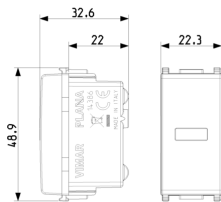

Drawings

Space view