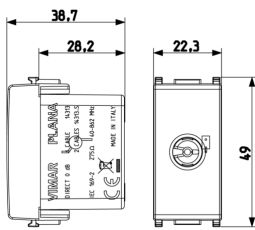

Drawings

Space view