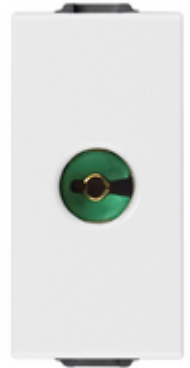

Neve Up: TV IEC single connection outlet white

09313

Neve Up / Devices / TV socket outlets

TV IEC single connection outlet white

Coaxial TV 40-862 MHz socket outlet, single connection, with IEC 60169-2 female connector, white

Product Status

3 - Active

Minimum order quantity

10 NR

You may also be interested in

09300.01 - TV-RD-SAT single conn. male outlet white

09300.10 - TV-RD-SAT through-line male outlet white

09303 - TV-FM-SAT single conn. 3 outs white

09318 - F-type TV outlet white

09302.01 - TV-RD-SAT single conn. outlet 2 outs white

Drawings

Space view

Backside view

3D View

Technical data

- **Class group:** Antenna and satellite technique
- **Class:** Antenna socket box
- **Model:** End socket
- **Cover:** None
- **Number of outlets:** 1
- **Suitable for remote power supply:** Yes
- **Frequency:** 40 - 862 MHz
- **Type of fastening:** Snap mounting (engagement)
- **Colour:** White
- **RAL-number (similar):** 9003
- **Surface finishing:** Glossy
- **Material:** Plastic