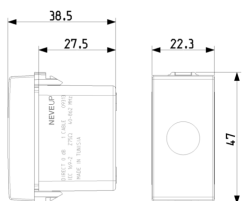

Drawings

Space view