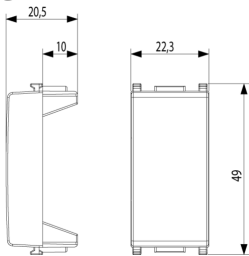

100 NR

Drawings

Space view

Backside view

3D View

Gallery

Technical data

- **Class group:** Domestic switching devices
- **Class:** Push-switch button
- **Method of operation:** Other
- **Nominal voltage:** 0 v
- **Feedback-signal contact:** No
- **Mounting method:** Flush mounted (plaster)
- **Type of fastening:** Mounting with claw
- **Material:** Plastic
- **Material quality:** Thermoplastic
- **Halogen free:** Yes
- **Surface protection:** Lacquered
- **Surface finishing:** Glossy
- **Colour:** Silver
- **RAL-number (similar):** 9006
- **Transparent:** No
- **Label space/information surface:** Yes
- **Width of device:** 22,30 mm
- **Height of device:** 49,00 mm
- **Depth of device:** 20,50 mm

Packaging

8 007352 310933

Code 8007352310933
Quantity 1 NR
Dim. 2.23x4.9x2.05 [cm]
Weight 4.53 [g]

8 007352 321816

Code 8007352321816
Quantity 10 NR
Dim. 22x4.9x2 [cm]
Weight 46.4 [g]

8 007352 310940

Code 8007352310940
Quantity 100 NR
Dim. 28.2x11.1x10 [cm]
Weight 562 [g]

8 007352 352025

Code 8007352352025
Quantity 2,000 NR
Dim. 80x52x503 [cm]
Weight 64260 [g]

Legal

Vimar reserves the right to change at any time and without notice the characteristics of the products reported. Installation should be carried out by qualified staff in compliance with the current regulations regarding the installation of electrical equipment in the country where the products are installed. For the terms of use of the information on the product info sheet see [Conditions of Use](#).