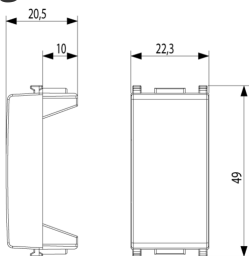

## Drawings

Space view

Backside view

3D View

## Technical data

- **Class group:** Domestic switching devices
- **Class:** Push-switch button
- **Method of operation:** Other
- **Nominal voltage:** 0 v
- **Feedback-signal contact:** No
- **Mounting method:** Flush mounted (plaster)
- **Type of fastening:** Mounting with claw
- **Material:** Plastic
- **Material quality:** Thermoplastic
- **Halogen free:** Yes
- **Surface protection:** Untreated
- **Surface finishing:** Glossy
- **Colour:** White
- **RAL-number (similar):** 9003
- **Transparent:** No
- **Label space/information surface:** Yes
- **Width of device:** 22,30 mm
- **Height of device:** 49,00 mm
- **Depth of device:** 20,50 mm

## Packaging

**Code** 8007352108882  
**Quantity** 1 NR  
**Dim.** 2.23x4.9x2.05 [cm]  
**Weight** 4.4 [g]

**Code** 8007352108899  
**Quantity** 10 NR  
**Dim.** 22x4.9x2 [cm]  
**Weight** 46.5 [g]

**Code** 8007352108905  
**Quantity** 100 NR  
**Dim.** 28.2x11.1x10 [cm]  
**Weight** 560.27 [g]

**Code** 8007352308602  
**Quantity** 2100 NR  
**Dim.** 80x52x503 [cm]  
**Weight** 6404007 [g]