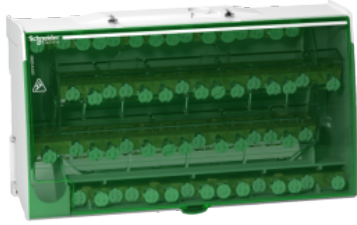

Product datasheet

Specifications

Linergy DS - screw distribution block 4P - 125A - 60 holes

LGY412560

Main

Range	Linergy
Product name	Linergy DS
Product or component type	Distribution block

Complementary

Mounting support	DIN rail
Range compatibility	Prisma G Prisma P Prisma PH Prisma Pack Spacial Kaedra Pragma TeSys ComPact
Product compatibility	Spacial enclosures
Poles description	4P
Distribution block outgoers	4 x 15 holes
[Ue] rated operational voltage	230 V AC Ph/N 440 V AC Ph/Ph
[Ui] rated insulation voltage	500 V AC
[Uimp] rated impulse withstand voltage	8 kV
[Ie] rated operational current	125 A at 40 °C
[Icw] rated short-time withstand current	4.2 kA for 1 s
[Ipk] rated peak withstand current	28 kA
Connections - terminals	Supply: screw terminal 1 cable(s) 10...35 mm ² rigid Supply: screw terminal 1 cable(s) 6...35 mm ² flexible with cable end Distribution: screw terminal 3 cable(s) 6...35 mm ² rigid Distribution: screw terminal 3 cable(s) 4...25 mm ² flexible with cable end Distribution: screw terminal 11 cable(s) 1.5...16 mm ² rigid Distribution: screw terminal 11 cable(s) 1.5...10 mm ² flexible with cable end
Tightening torque	Distribution: 2 N.m flat screwdriver 6.5 mm Distribution: 2 N.m PZ2 screwdriver 6.5 mm Supply: 2.5 N.m flat screwdriver 9.5 mm Supply: 2.5 N.m PZ2 screwdriver 9.5 mm Distribution: 2 N.m flat screwdriver 8.5 mm Distribution: 2 N.m PZ2 screwdriver 8.5 mm
9 mm pitches	20

Height	100 mm
Width	174 mm
Depth	50.5 mm
Net weight	0.562 kg
Colour	White (RAL 9003)

Environment

Pollution degree	3
Overvoltage category	III
Dielectric strength	2500 V
Standards	EN/IEC 60947-7-1 EN/IEC 61439-1
Ambient air temperature for operation	-25...55 °C