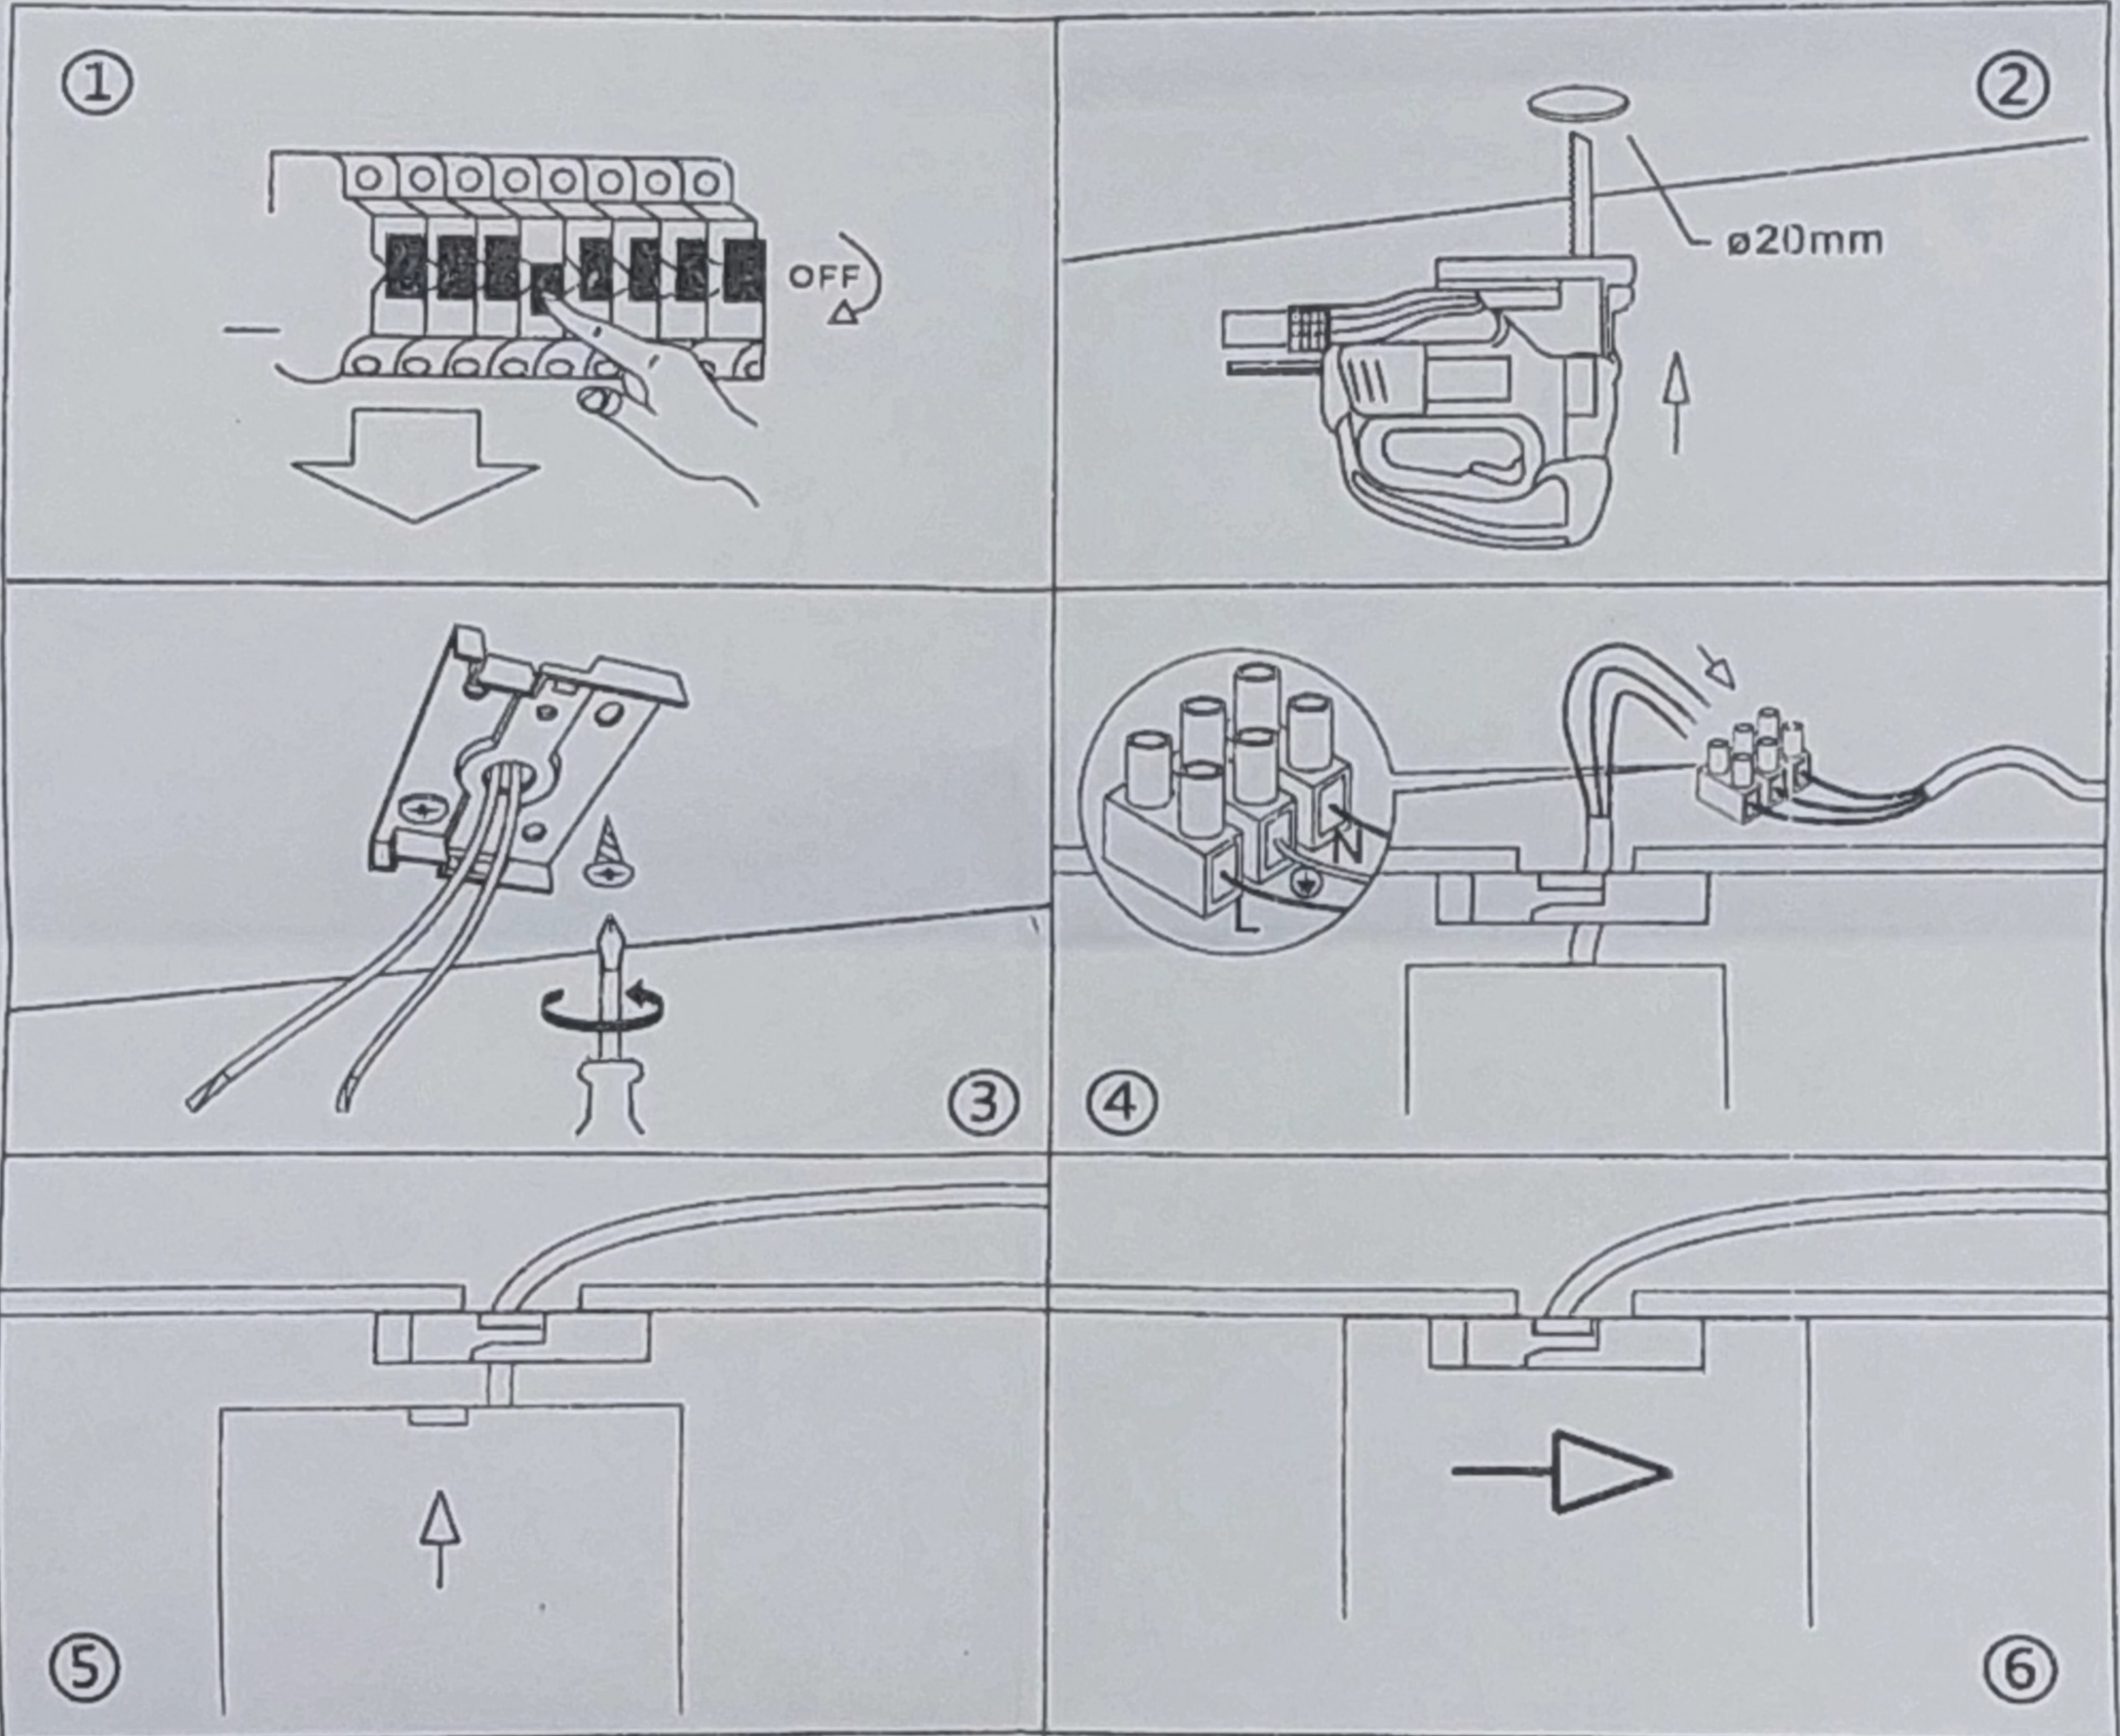

SUPER SLIM LED DOWNLIGHT

ITEM No.	LED Power	Luminous Flux	Input Voltage	Beam Angle	IP Rate	Lamp Size	Cutout
ZR-C3008-12W-3000K		1200LM	AC85-265V	30°	20	73×73×95mm	ø20mm
ZR-C3008-12W-6000K		1200LM	AC85-265V	30°	20	73×73×95mm	ø20mm
ZR-C3008-30W-3000K		3000LM	AC85-265V	30°	20	115×115×125mm	ø20mm
ZR-C3008-30W-6000K		3000LM	AC85-265V	30°	20	115×115×125mm	ø20mm

WARNING!

1. Cut off power before installation.
2. Can not be used as emergency light.
3. Nothing should cover the product.
4. The environment temperature of the lamp operation is -10°C to +40°C.