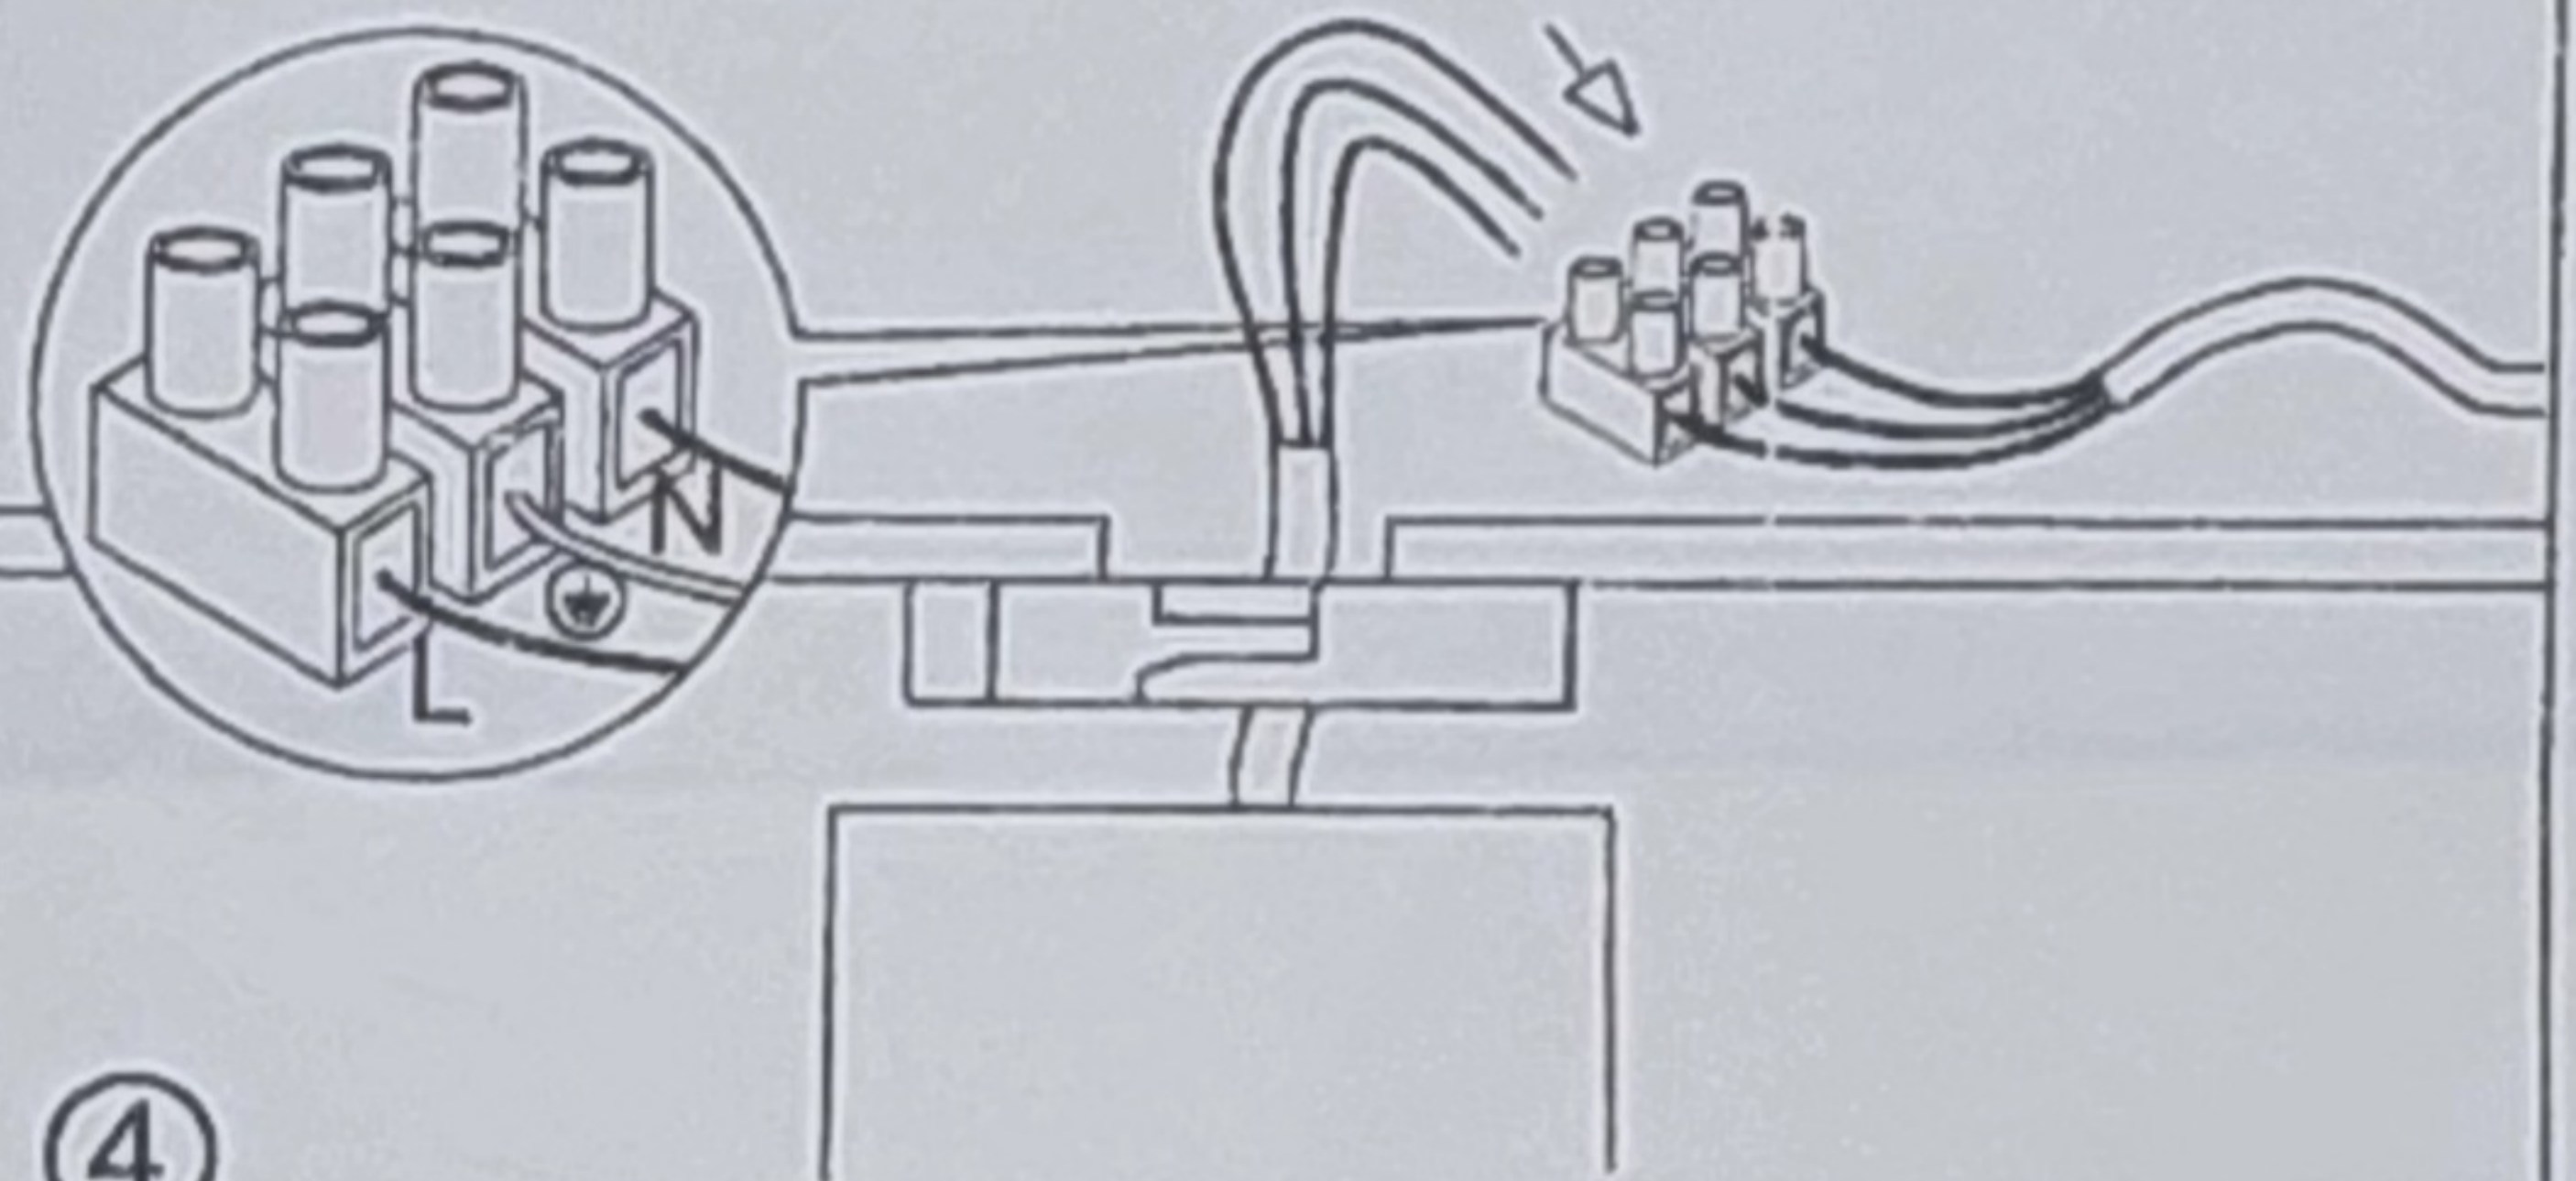

SUPER SLIM LED DOWNLIGHT

ITEM No.	LED Power	Luminous Flux	Input Voltage	Beam Angle	IP Rate	Lamp Size	Cutout
ZR-C3008-12W-3000K		1200LM	AC85-265V	30°	20	73×73×95mm	ø20mm
ZR-C3008-12W-6000K		1200LM	AC85-265V	30°	20	73×73×95mm	ø20mm
ZR-C3008-30W-3000K		3000LM	AC85-265V	30°	20	115×115×125mm	ø20mm
ZR-C3008-30W-6000K		3000LM	AC85-265V	30°	20	115×115×125mm	ø20mm

①

②

③

④

⑤

⑥

WARNING!

1. Cut off power before installation.
2. Can not be used as emergency light.
3. Nothing should cover the product.
4. The environment temperature of the lamp operation is -10°C to +40°C.