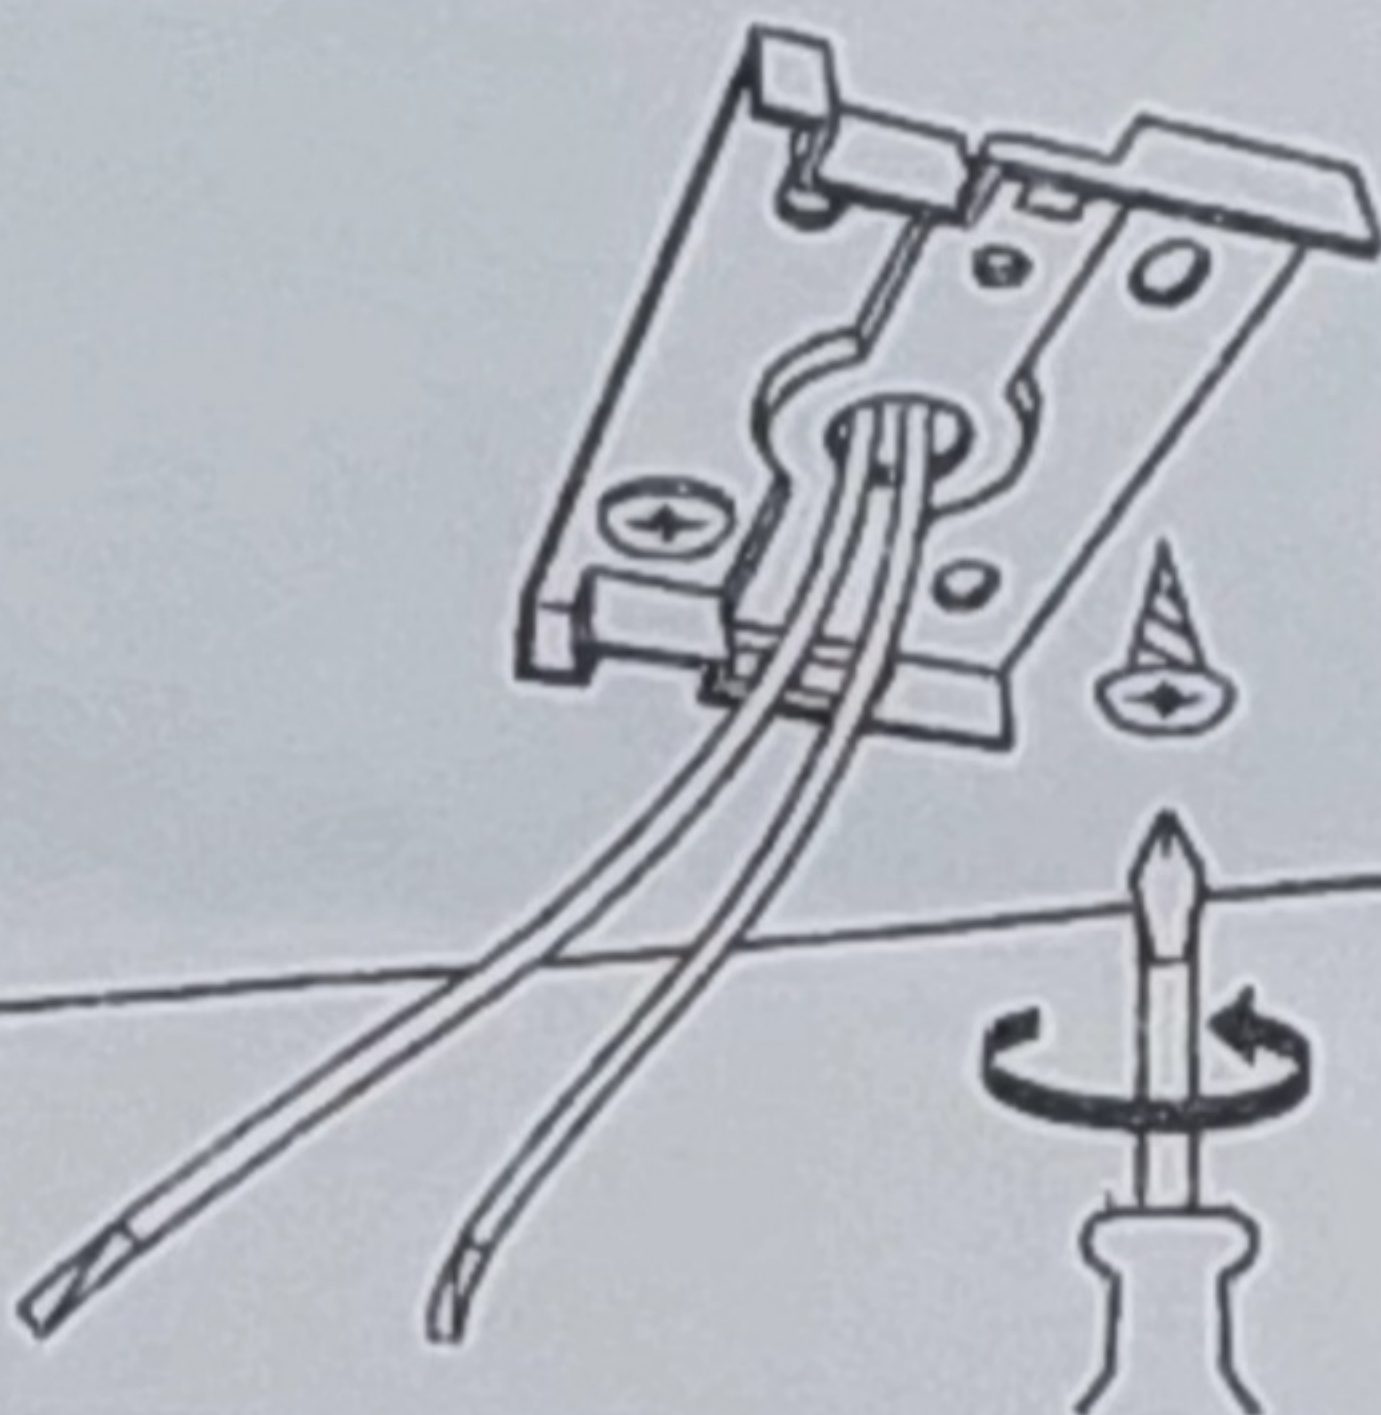

SUPER SLIM LED DOWNLIGHT

ITEM No.	LED Power	Luminous Flux	Input Voltage	Beam Angle	IP Rate	Lamp Size	Cutout
ZR-C3008-12W-3000K		1200LM	AC85-265V	30°	20	73×73×95mm	ø20mm
ZR-C3008-12W-6000K		1200LM	AC85-265V	30°	20	73×73×95mm	ø20mm
ZR-C3008-30W-3000K		3000LM	AC85-265V	30°	20	115×115×125mm	ø20mm
ZR-C3008-30W-6000K		3000LM	AC85-265V	30°	20	115×115×125mm	ø20mm

①

②

③

④

⑤

⑥

WARNING!

1. Cut off power before installation.
2. Can not be used as emergency light.
3. Nothing should cover the product.
4. The environment temperature of the lamp operation is -10°C to +40°C.