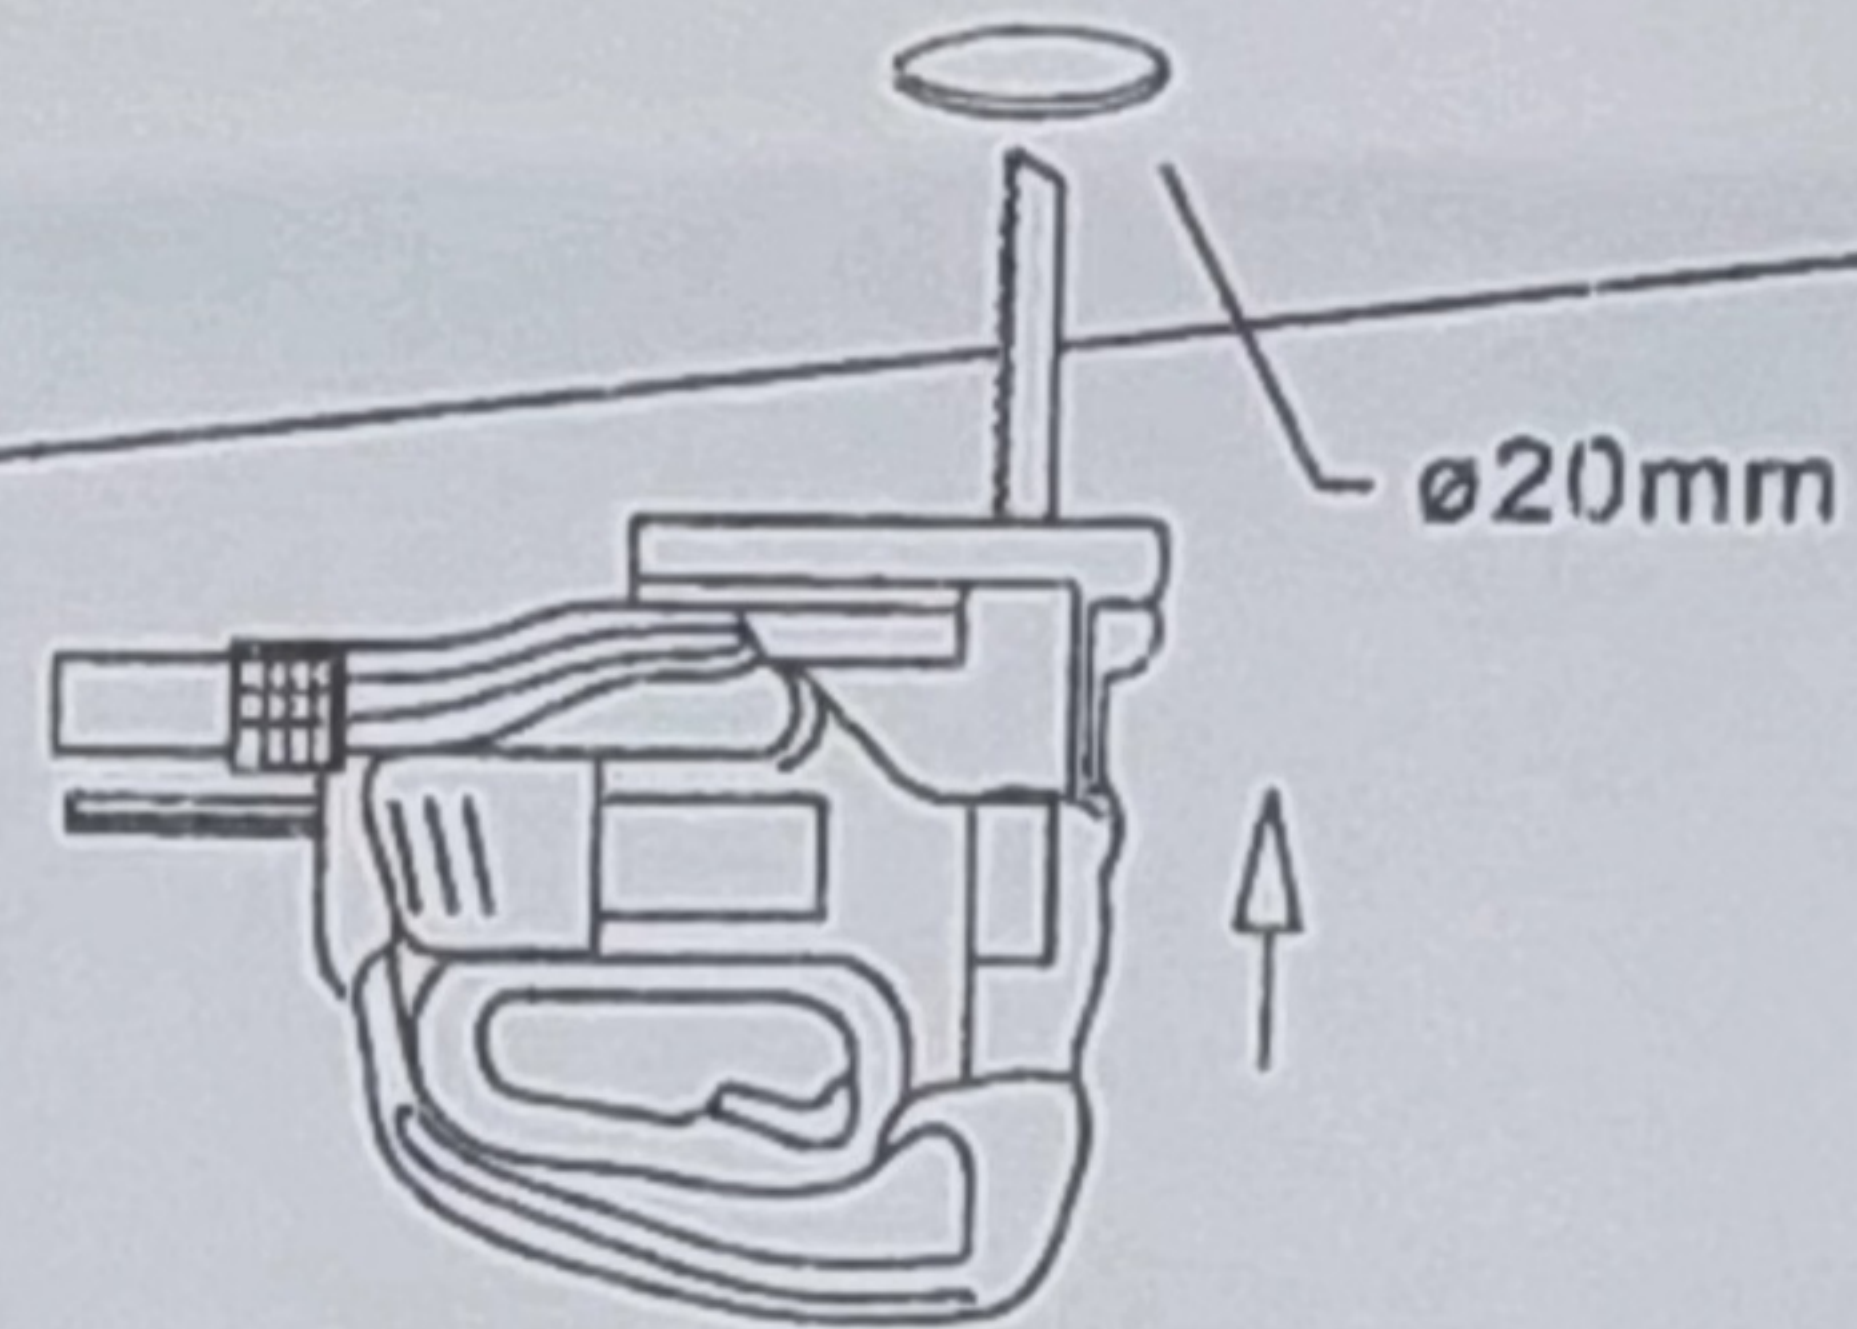

SUPER SLIM LED DOWNLIGHT

ITEM No.	LED Power	Luminous Flux	Input Voltage	Beam Angle	IP Rate	Lamp Size	Cutout
ZR-C3008-12W-3000K		1200LM	AC85-265V	30°	20	73×73×95mm	ø20mm
ZR-C3008-12W-6000K		1200LM	AC85-265V	30°	20	73×73×95mm	ø20mm
ZR-C3008-30W-3000K		3000LM	AC85-265V	30°	20	115×115×125mm	ø20mm
ZR-C3008-30W-6000K		3000LM	AC85-265V	30°	20	115×115×125mm	ø20mm

①

②

③

④

⑤

⑥

WARNING!

1. Cut off power before installation.
2. Can not be used as emergency light.
3. Nothing should cover the product.
4. The environment temperature of the lamp operation is -10°C to +40°C.