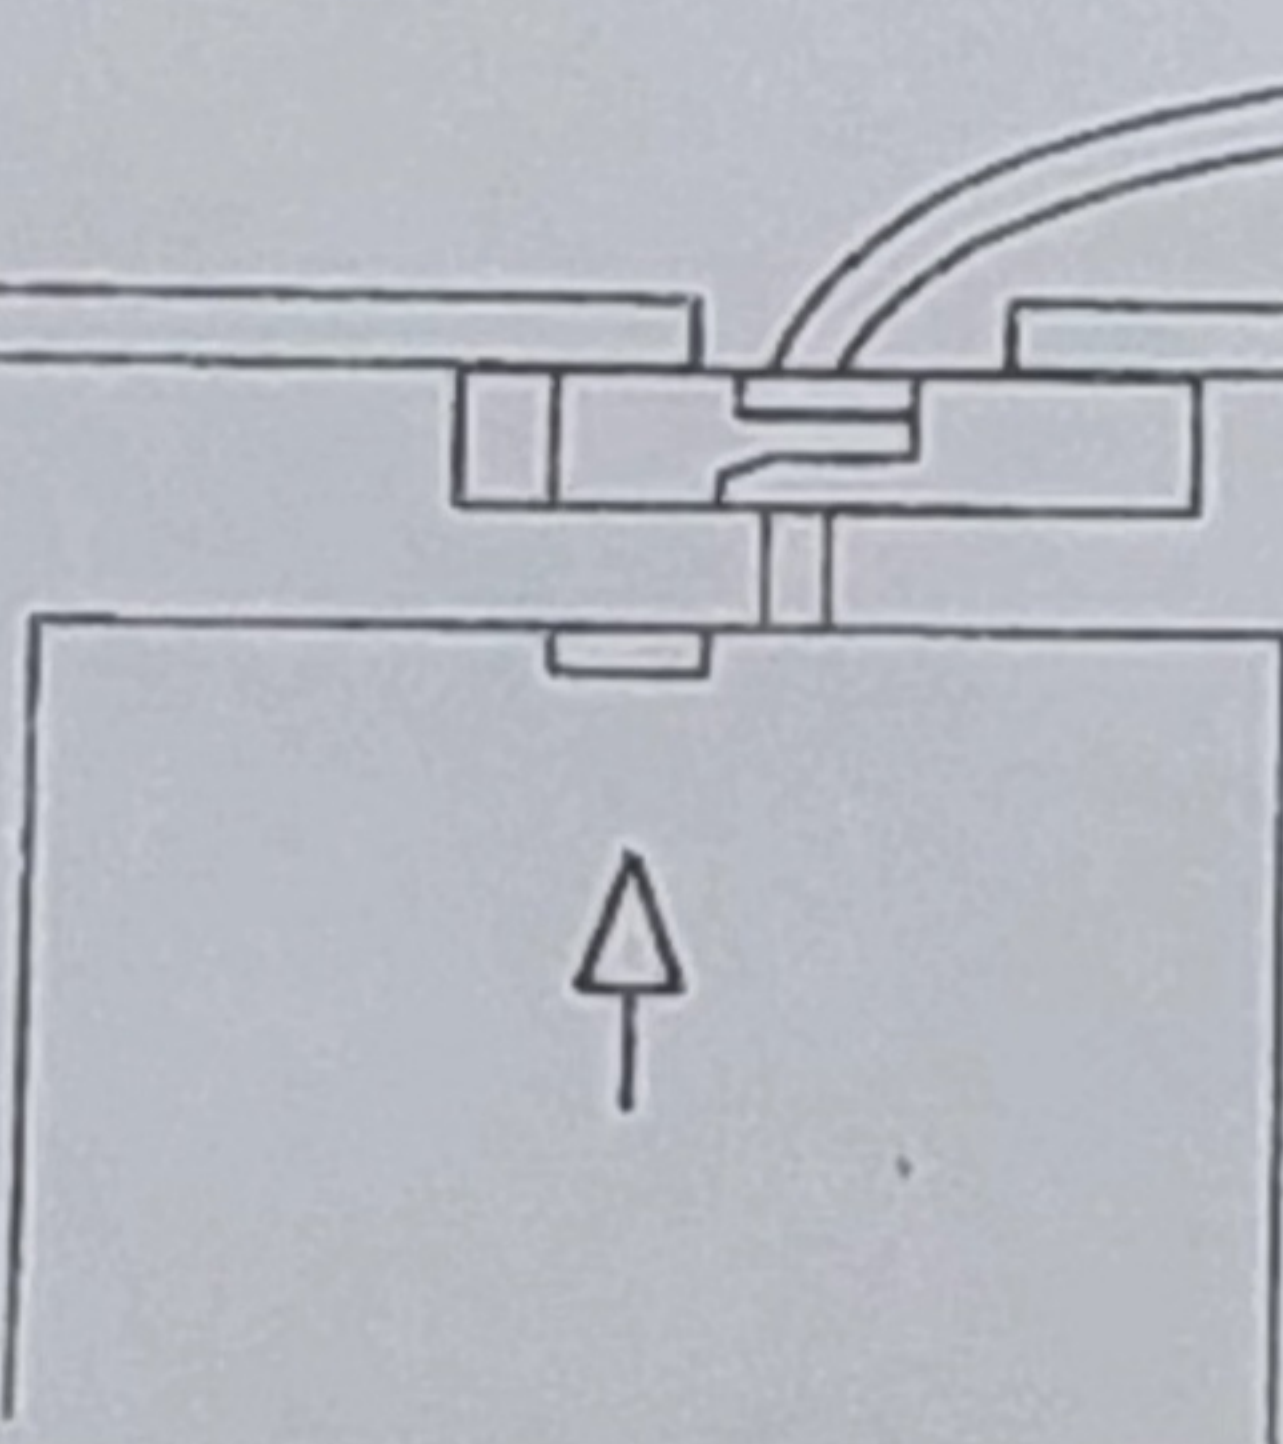

SUPER SLIM LED DOWNLIGHT

ITEM No.	LED Power	Luminous Flux	Input Voltage	Beam Angle	IP Rate	Lamp Size	Cutout
ZR-C3008-12W-3000K		1200LM	AC85-265V	30°	20	73×73×95mm	ø20mm
ZR-C3008-12W-6000K		1200LM	AC85-265V	30°	20	73×73×95mm	ø20mm
ZR-C3008-30W-3000K		3000LM	AC85-265V	30°	20	115×115×125mm	ø20mm
ZR-C3008-30W-6000K		3000LM	AC85-265V	30°	20	115×115×125mm	ø20mm

①

②

③

④

⑤

⑥

WARNING!

1. Cut off power before installation.
2. Can not be used as emergency light.
3. Nothing should cover the product.
4. The environment temperature of the lamp operation is -10°C to +40°C.