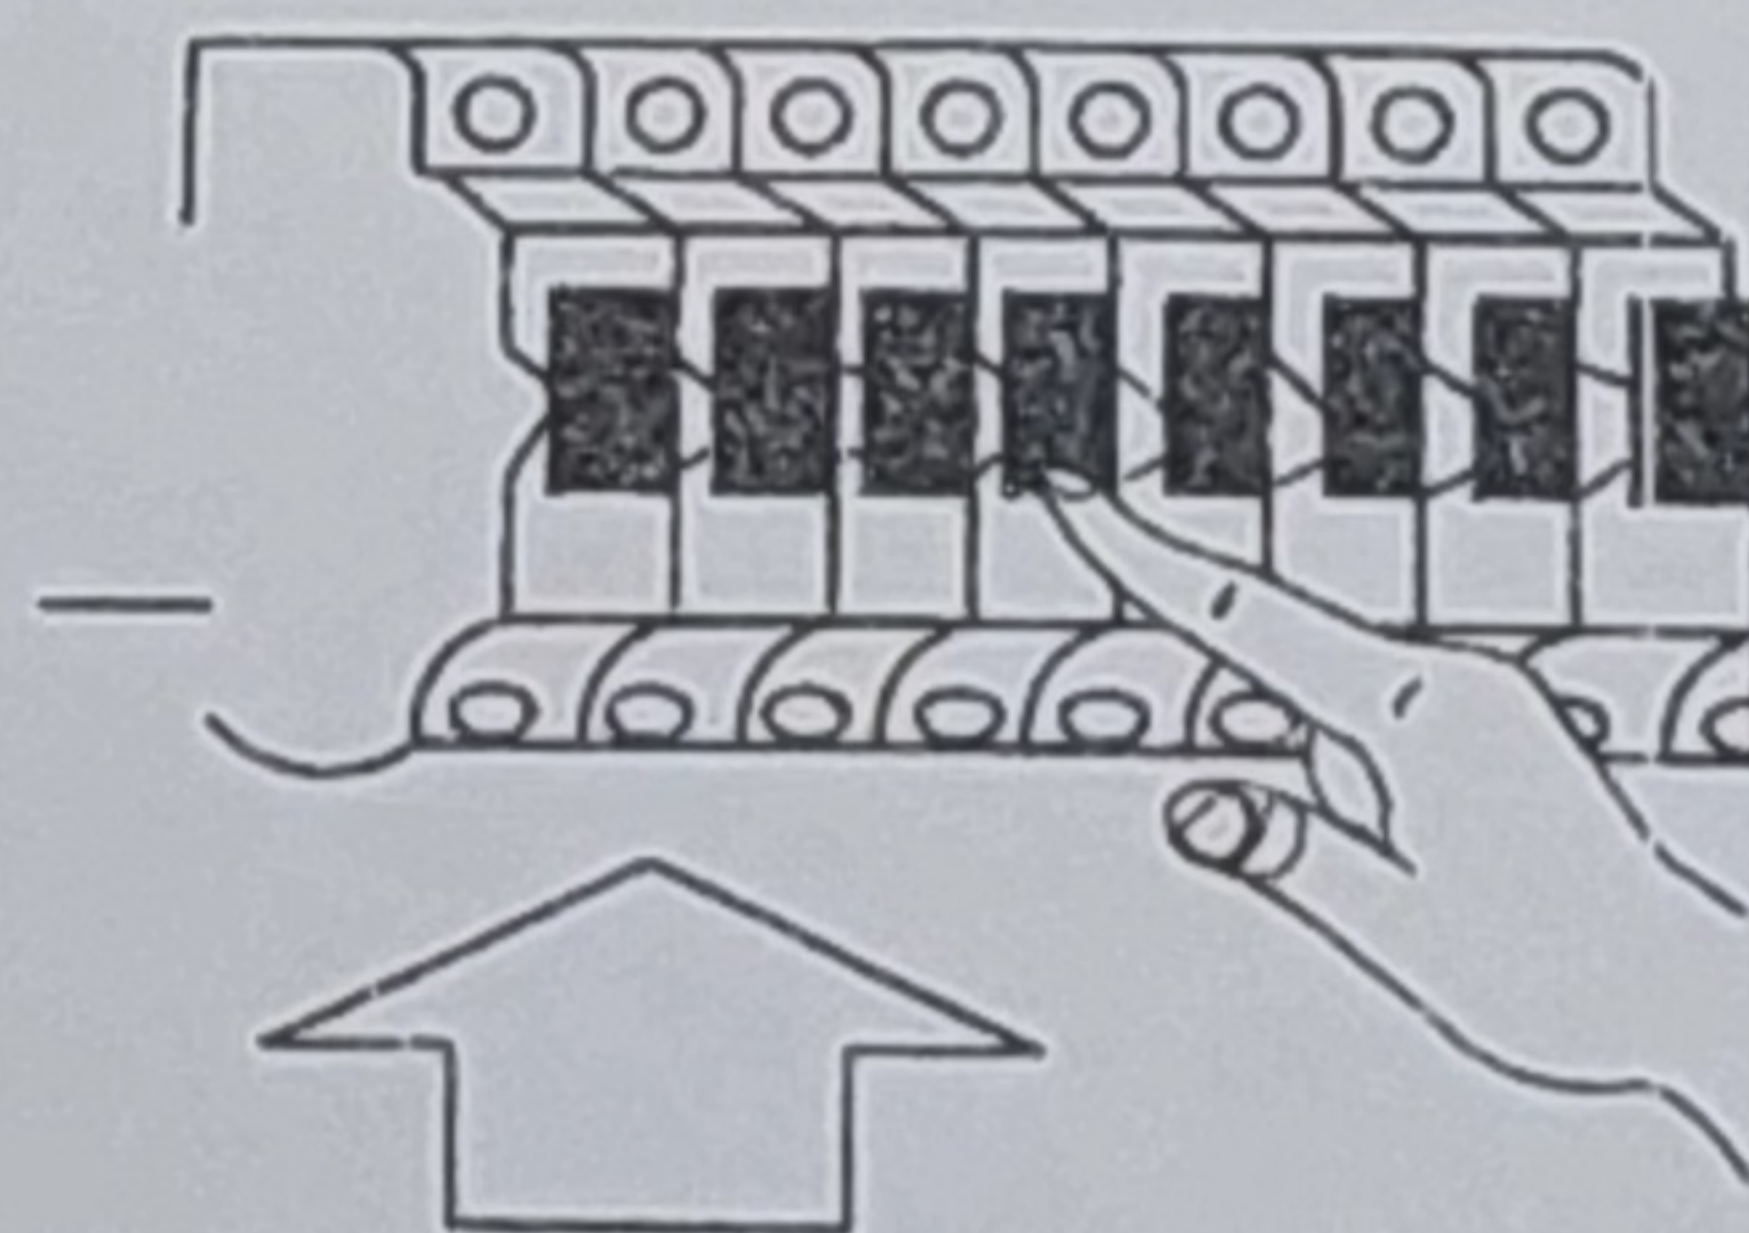

WARNING!

1. Cut off power before installation.
2. Can not be used as emergency light.
3. Nothing should cover the product.
4. The environment temperature of the lamp operation is -10°C to +40°C.

ON