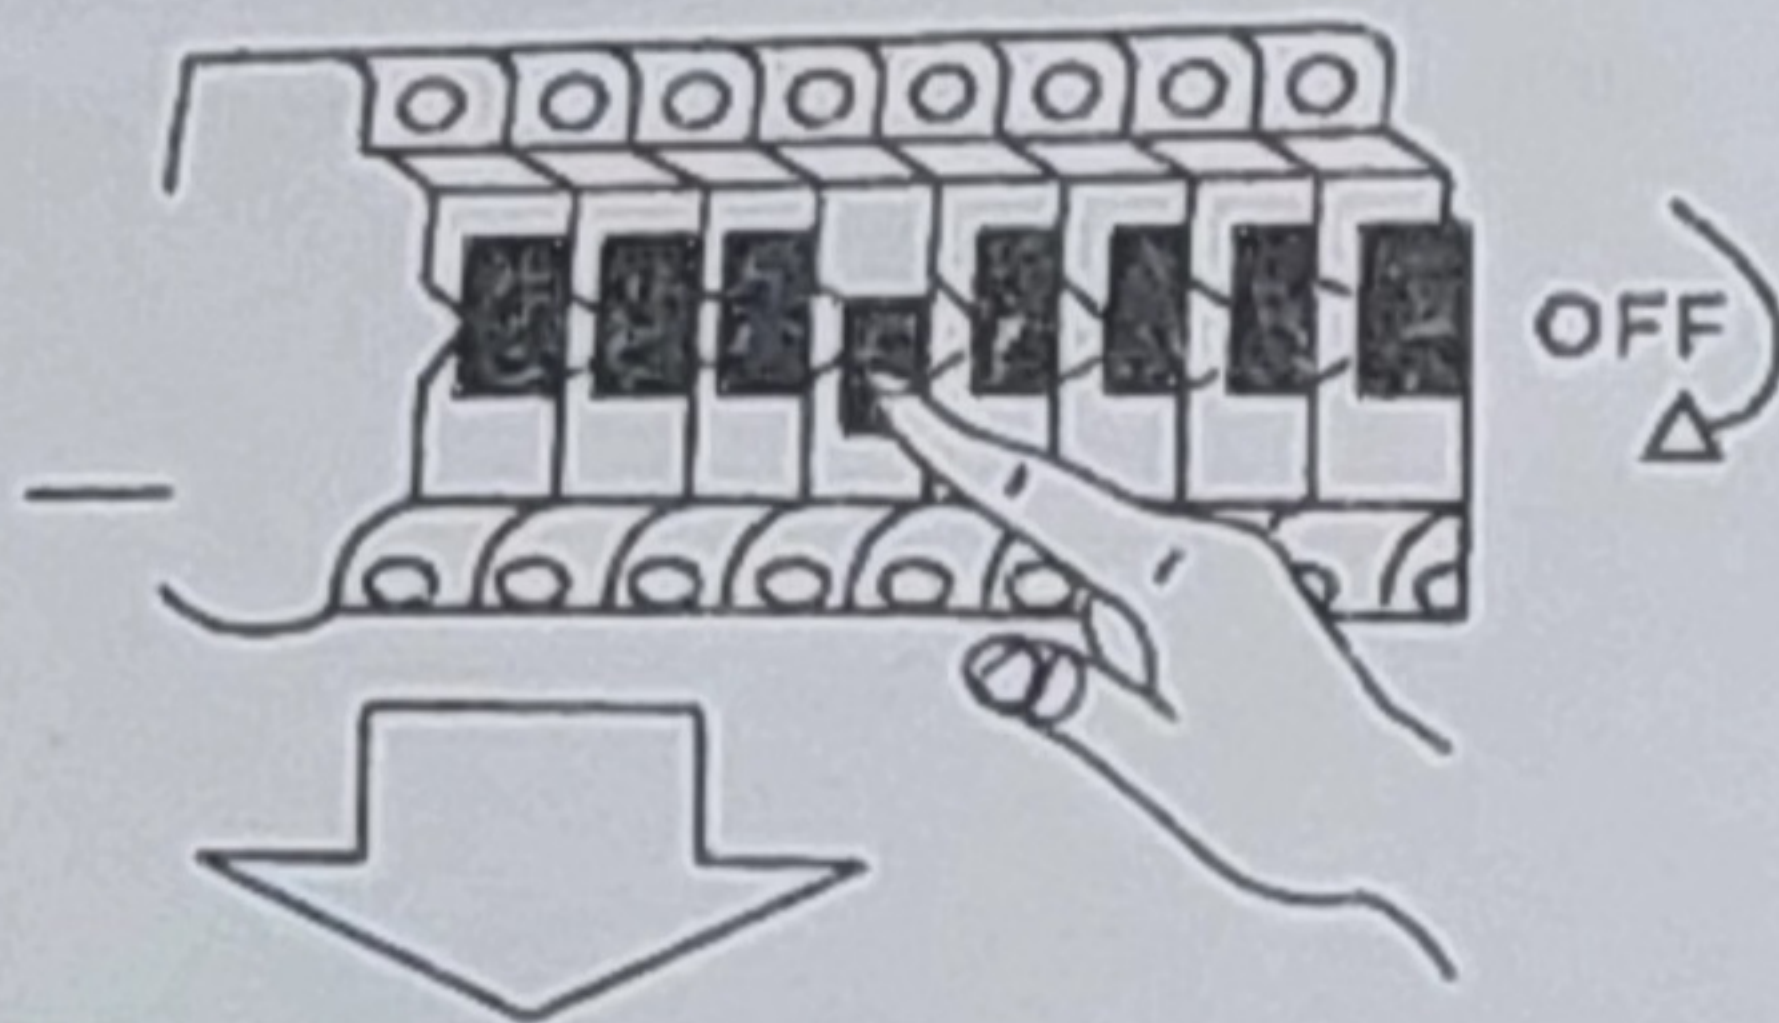

SUPER SLIM LED DOWNLIGHT

ITEM No.	LED Power	Luminous Flux	Input Voltage	Beam Angle	IP Rate	Lamp Size	Cutout
ZR-C3008-12W-3000K		1200LM	AC85-265V	30°	20	73×73×95mm	ø20mm
ZR-C3008-12W-6000K		1200LM	AC85-265V	30°	20	73×73×95mm	ø20mm
ZR-C3008-30W-3000K		3000LM	AC85-265V	30°	20	115×115×125mm	ø20mm
ZR-C3008-30W-6000K		3000LM	AC85-265V	30°	20	115×115×125mm	ø20mm

①

②

③

④

⑤

⑥

WARNING!

1. Cut off power before installation.
2. Can not be used as emergency light.
3. Nothing should cover the product.
4. The environment temperature of the lamp operation is -10°C to +40°C.