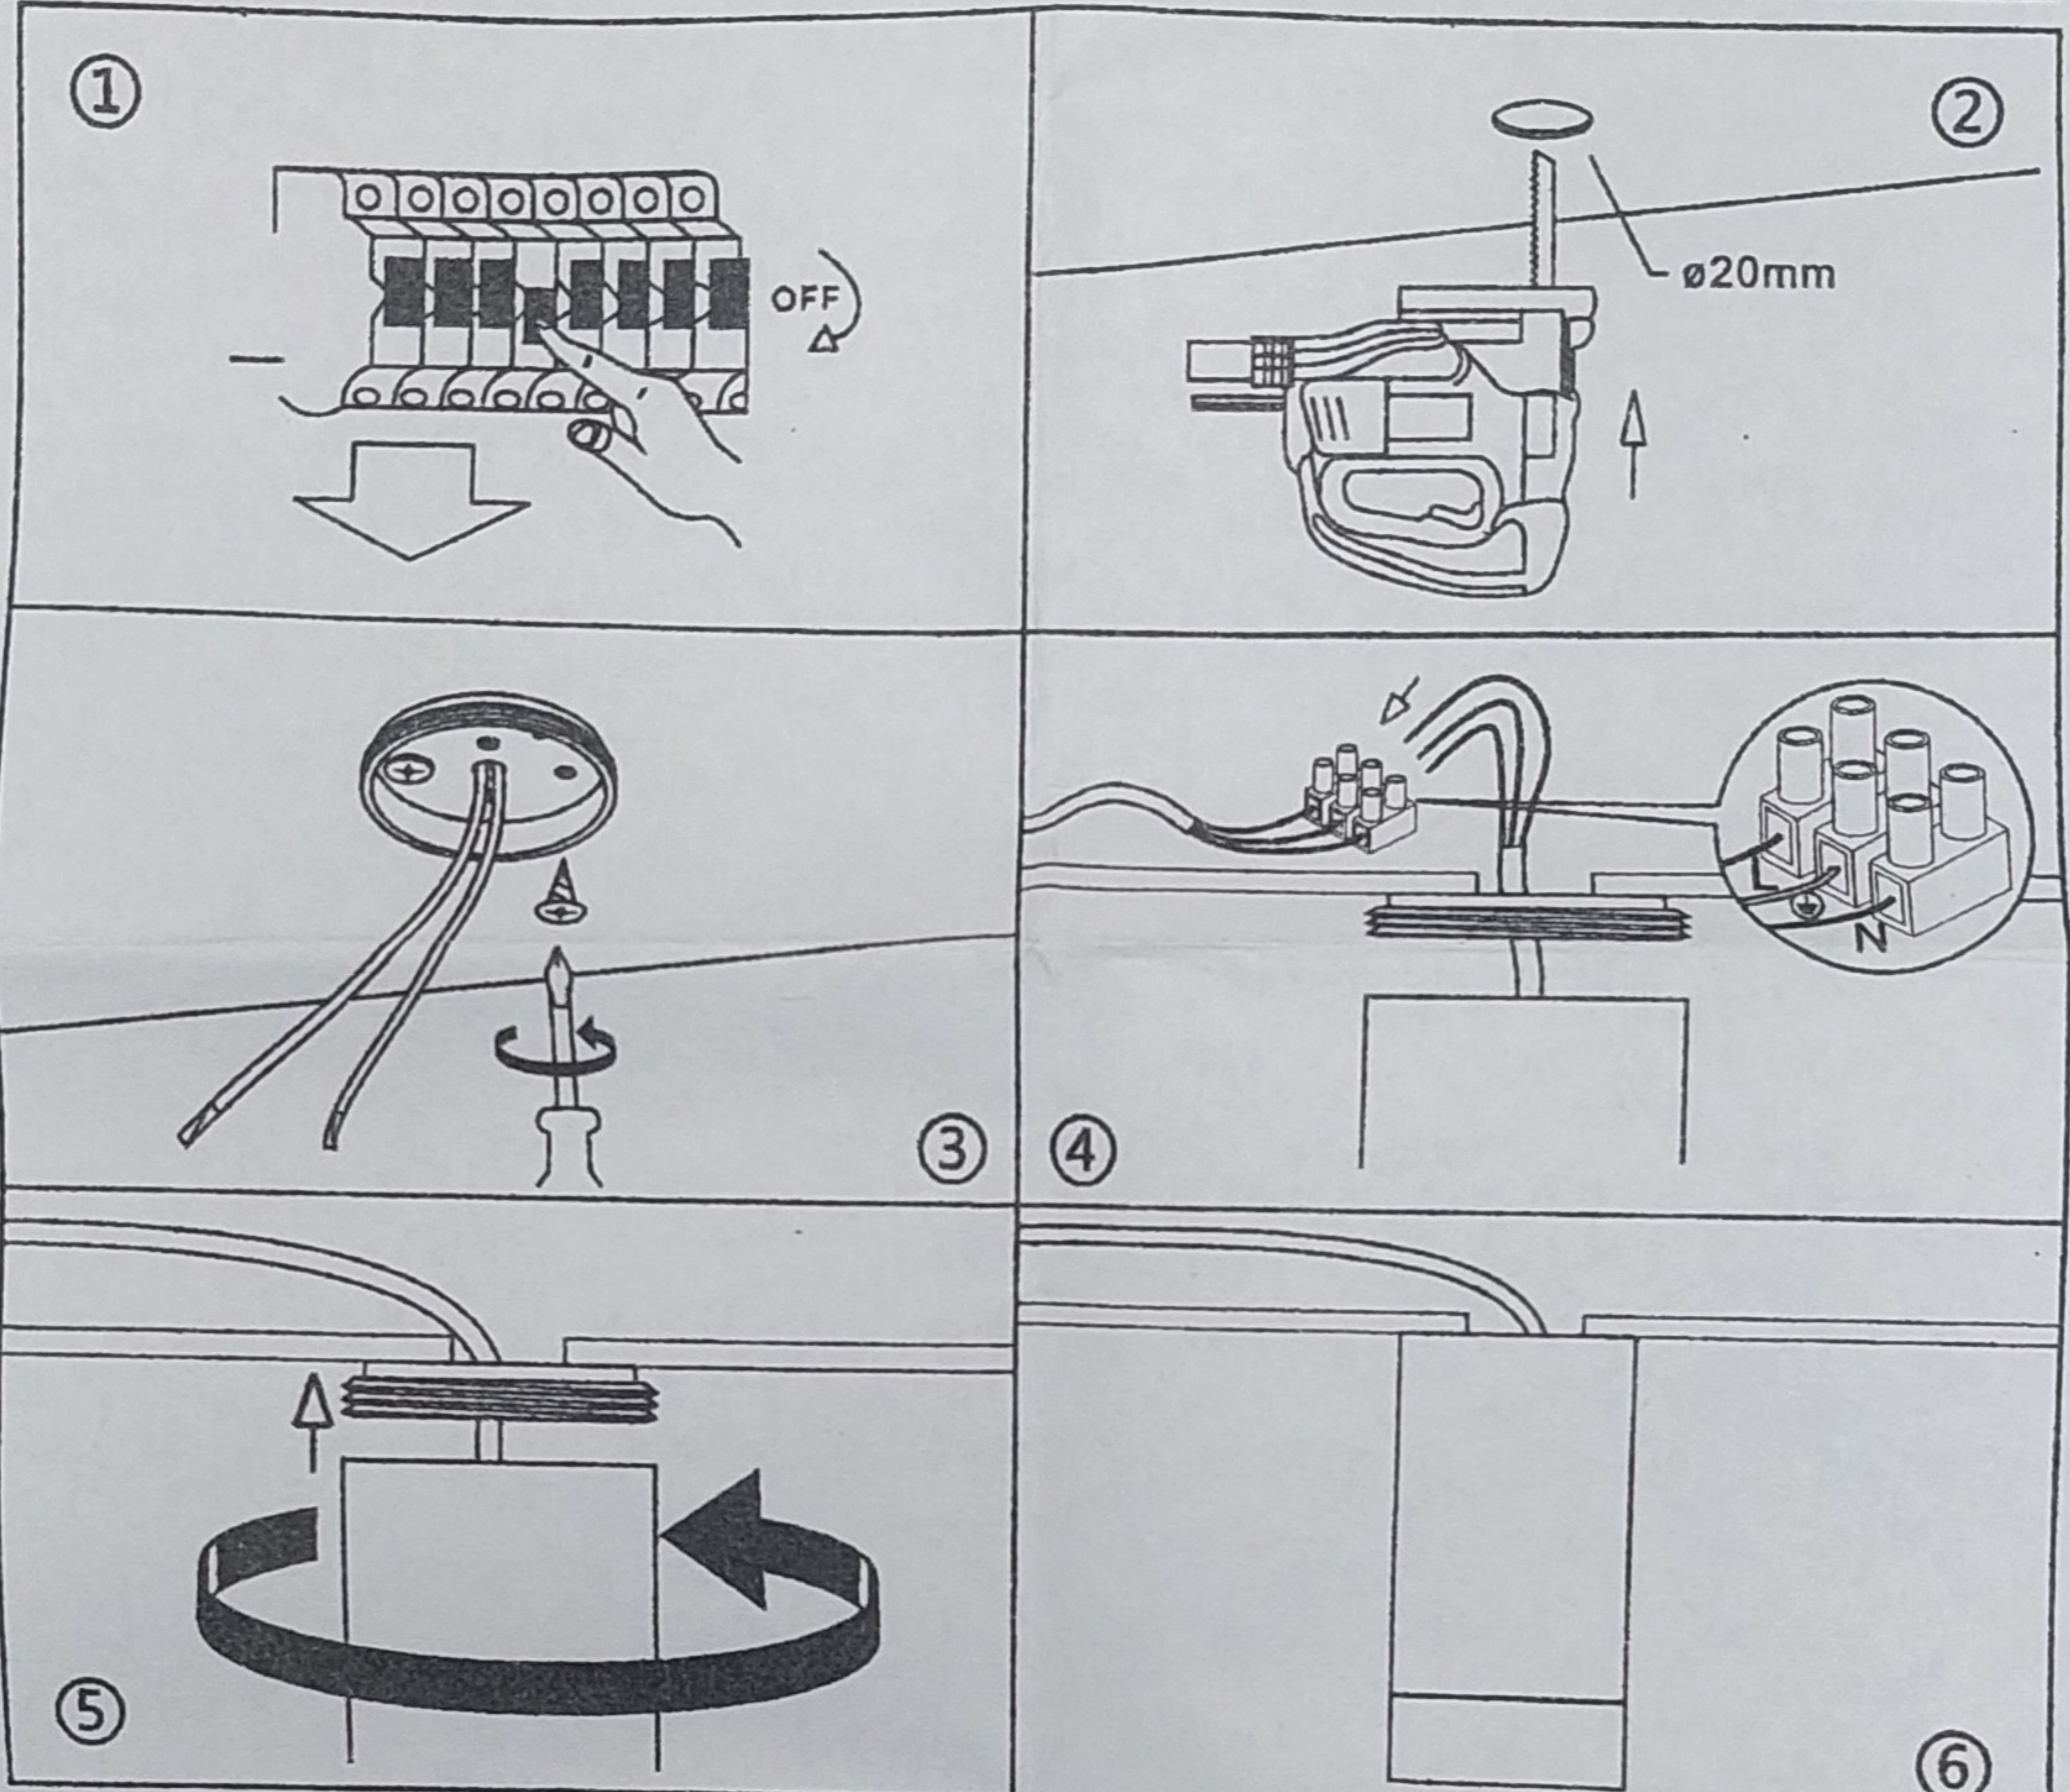

**SUPER SLIM LED DOWNLIGHT**

ITEM No.	LED Power	Luminous Flux	Input Voltage	Beam Angle	IP Rate	Lamp Size	Cutout
ZR-C3003-12W-3000K		1200LM	AC85-265V	38°	20	ø60×118mm	ø20mm
ZR-C3003-12W-6000K		1200LM	AC85-265V	38°	20	ø60×118mm	ø20mm
ZR-C3003-15W-3000K		1500LM	AC85-265V	38°	20	ø60×218mm	ø20mm
ZR-C3003-15W-6000K		1500LM	AC85-265V	38°	20	ø60×218mm	ø20mm

**WARNING!**

1. Cut off power before installation.
2. Can not be used as emergency light.
3. Nothing should cover the product.
4. The environment temperature of the lamp operation is -10°C to +40°C.