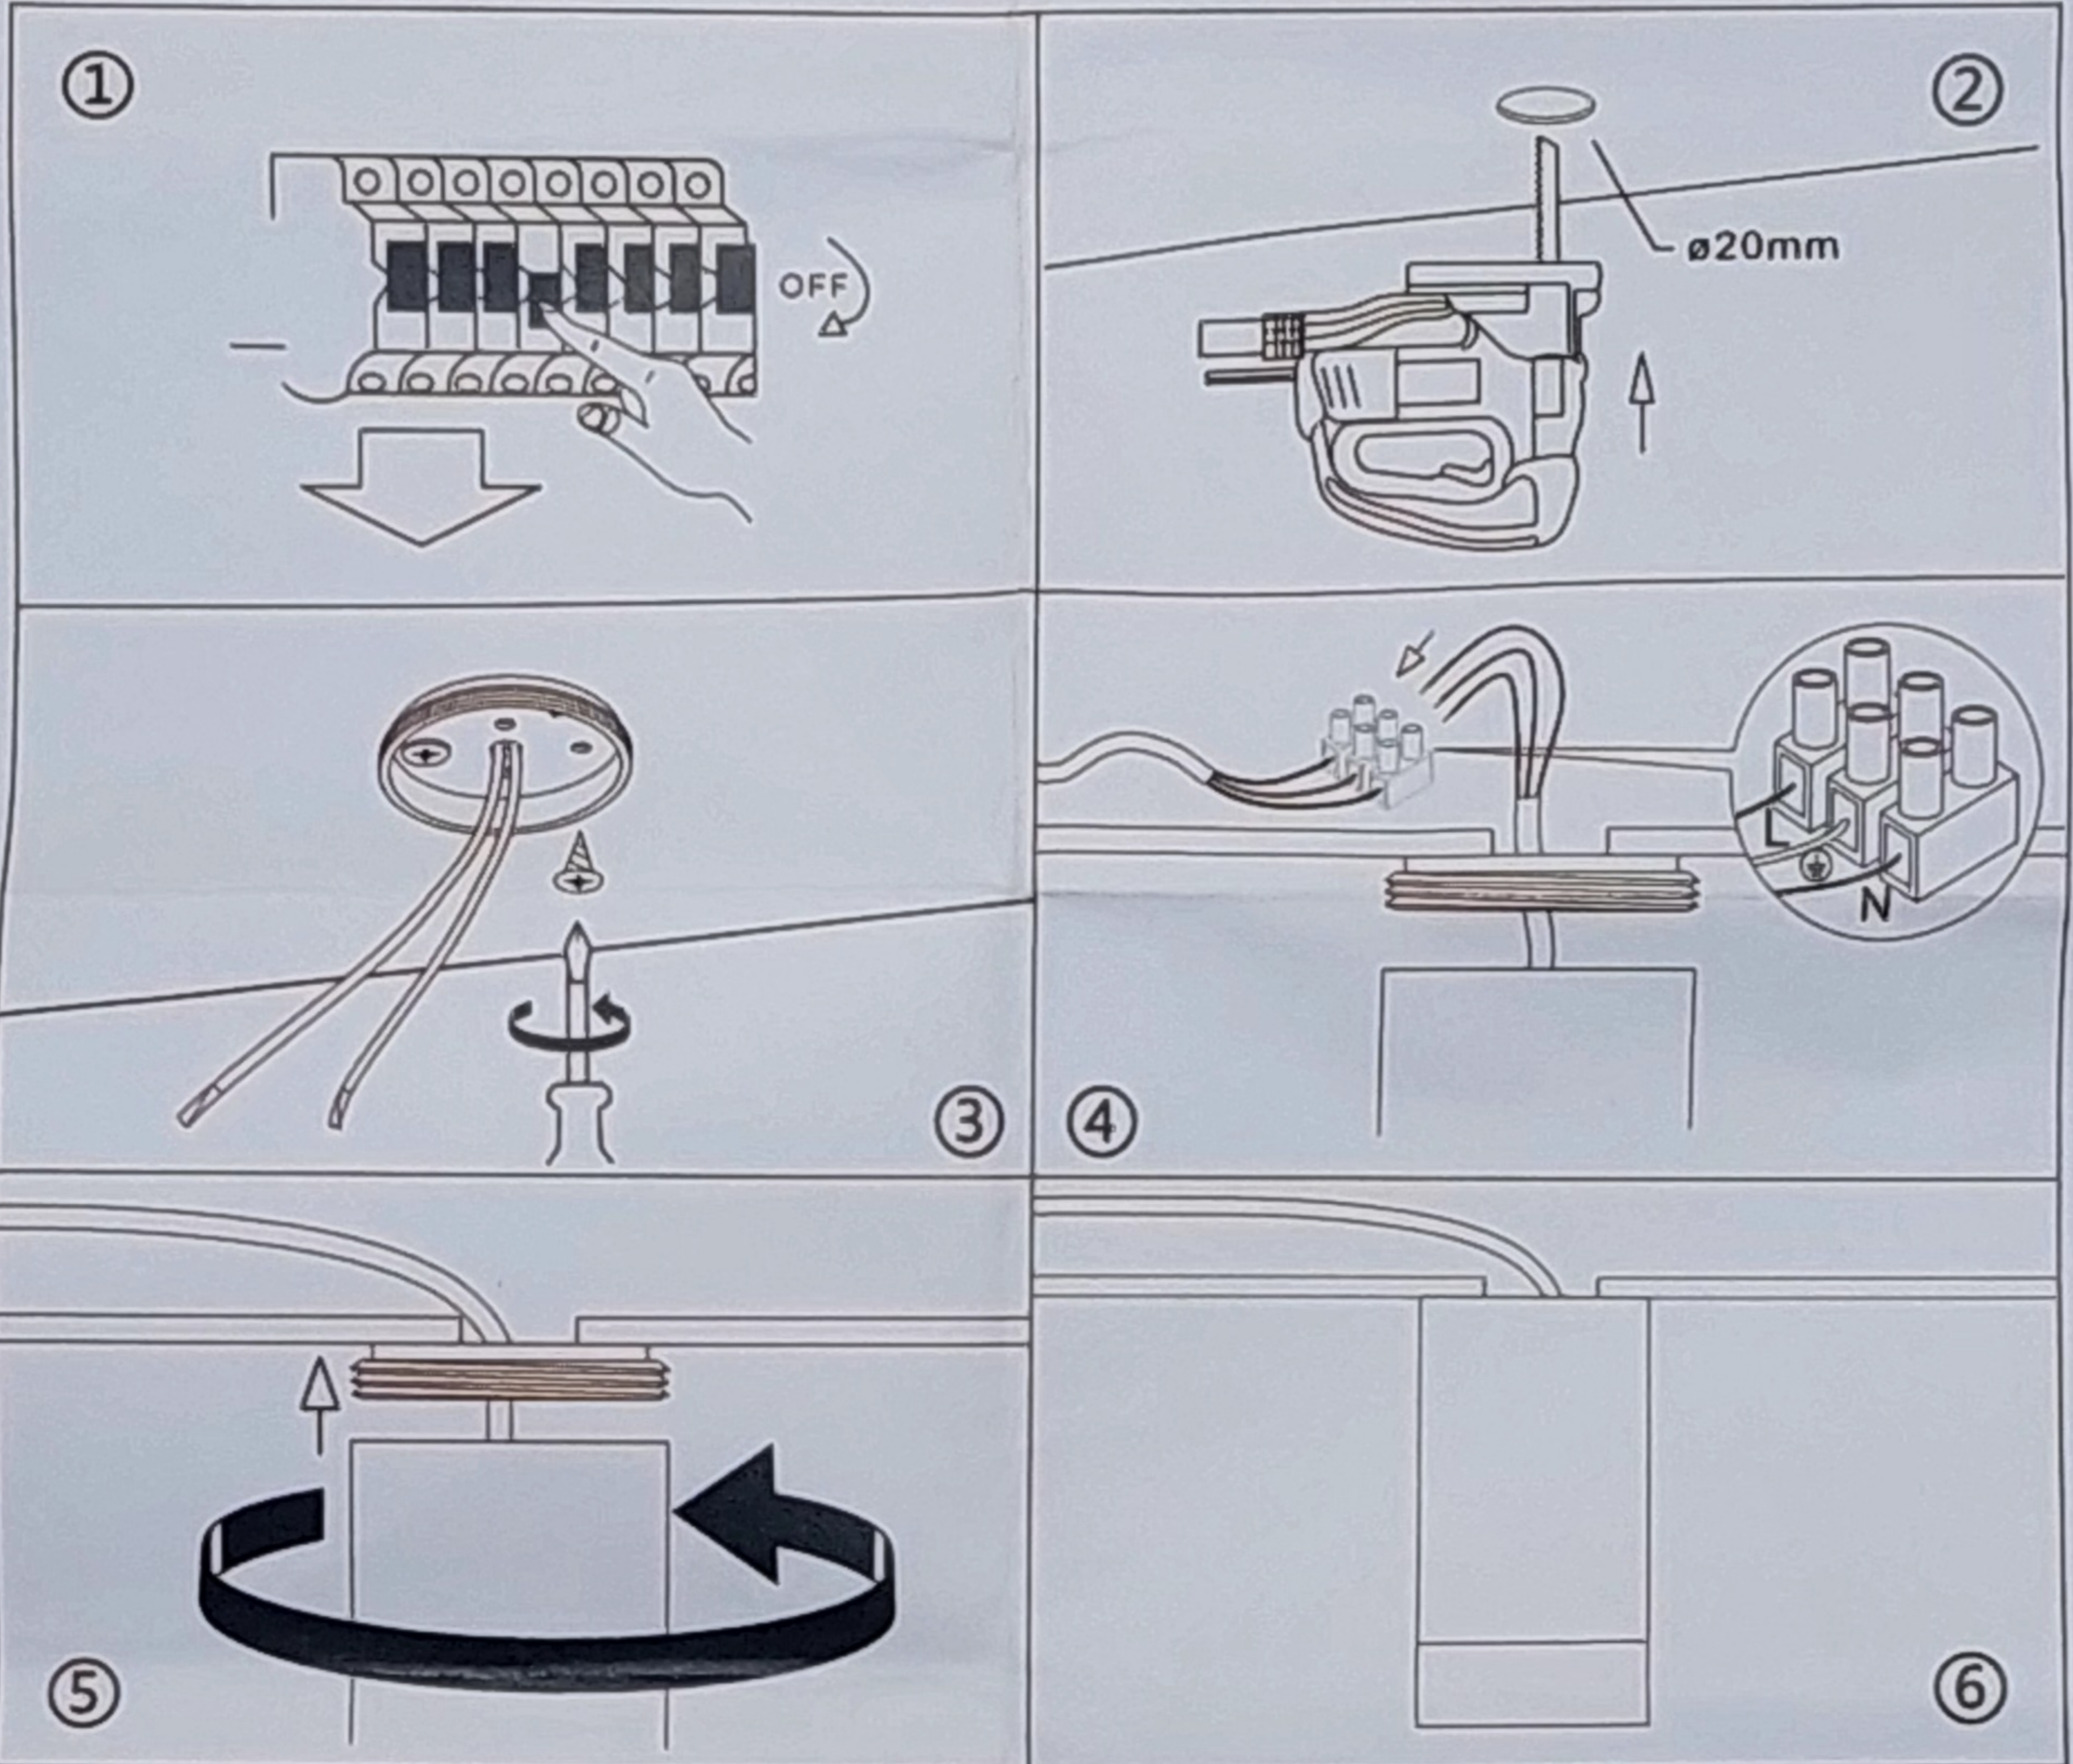

SUPER SLIM LED DOWNLIGHT

ITEM No.	LED Power	Luminous Flux	Input Voltage	Beam Angle	IP Rate	Lamp Size	Cutout
ZR-C3003-12W-3000K	12W	1200LM	AC85-265V	38°	20	ø60×107mm	ø20mm
ZR-C3003-12W-4000K	12W	1200LM	AC85-265V	38°	20	ø60×107mm	ø20mm
ZR-C3003-12W-6000K	12W	1200LM	AC85-265V	38°	20	ø60×107mm	ø20mm

WARNING!

1. Cut off power before installation.
2. Can not be used as emergency light.
3. Nothing should cover the product.
4. The environment temperature of the lamp operation is -10°C to +40°C.