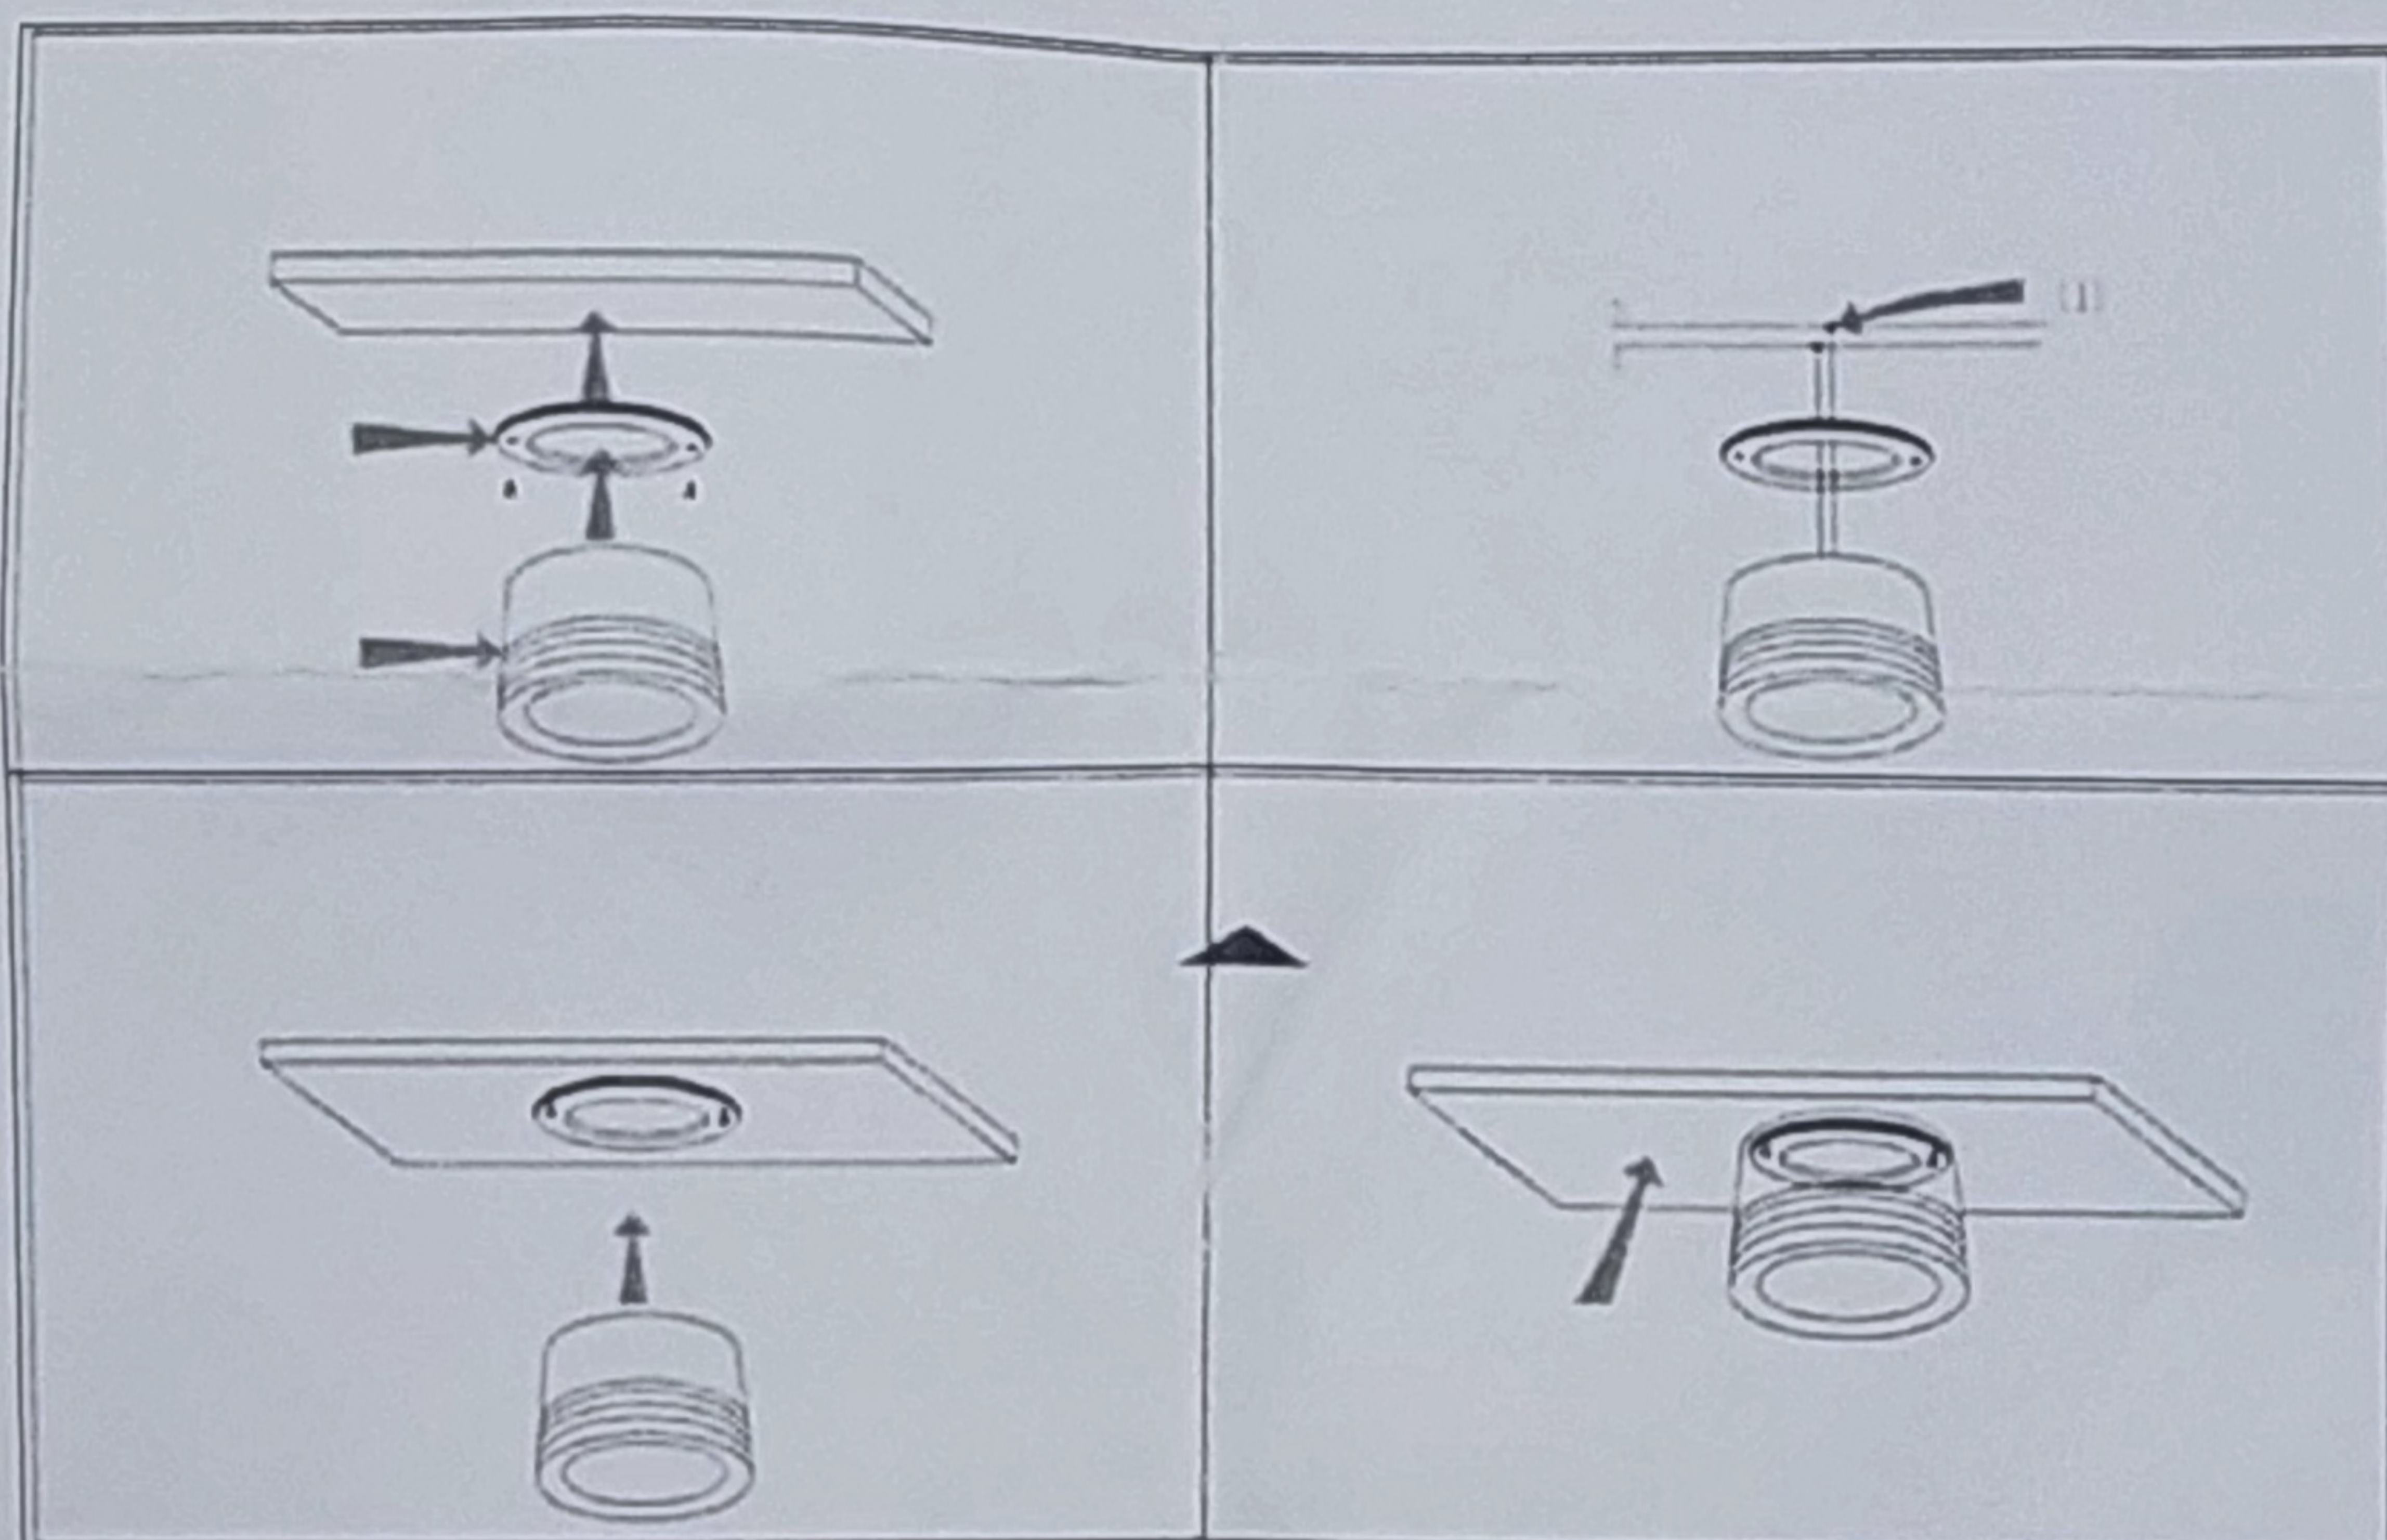

H0007A

SURFACE DOWN LIGHT

LED Power	Luminous Flux	Input Voltage	Beam Angle	IP Rate	size A
15W	1500LM	AC85-265V	30°	20	70MM

WARNING:

1. Cut off power before installation.
2. Can not be used as emergency light.
3. Nothing else covering the products.
4. The environment temperature of the lamp operation is -10°C to $+40^{\circ}\text{C}$.