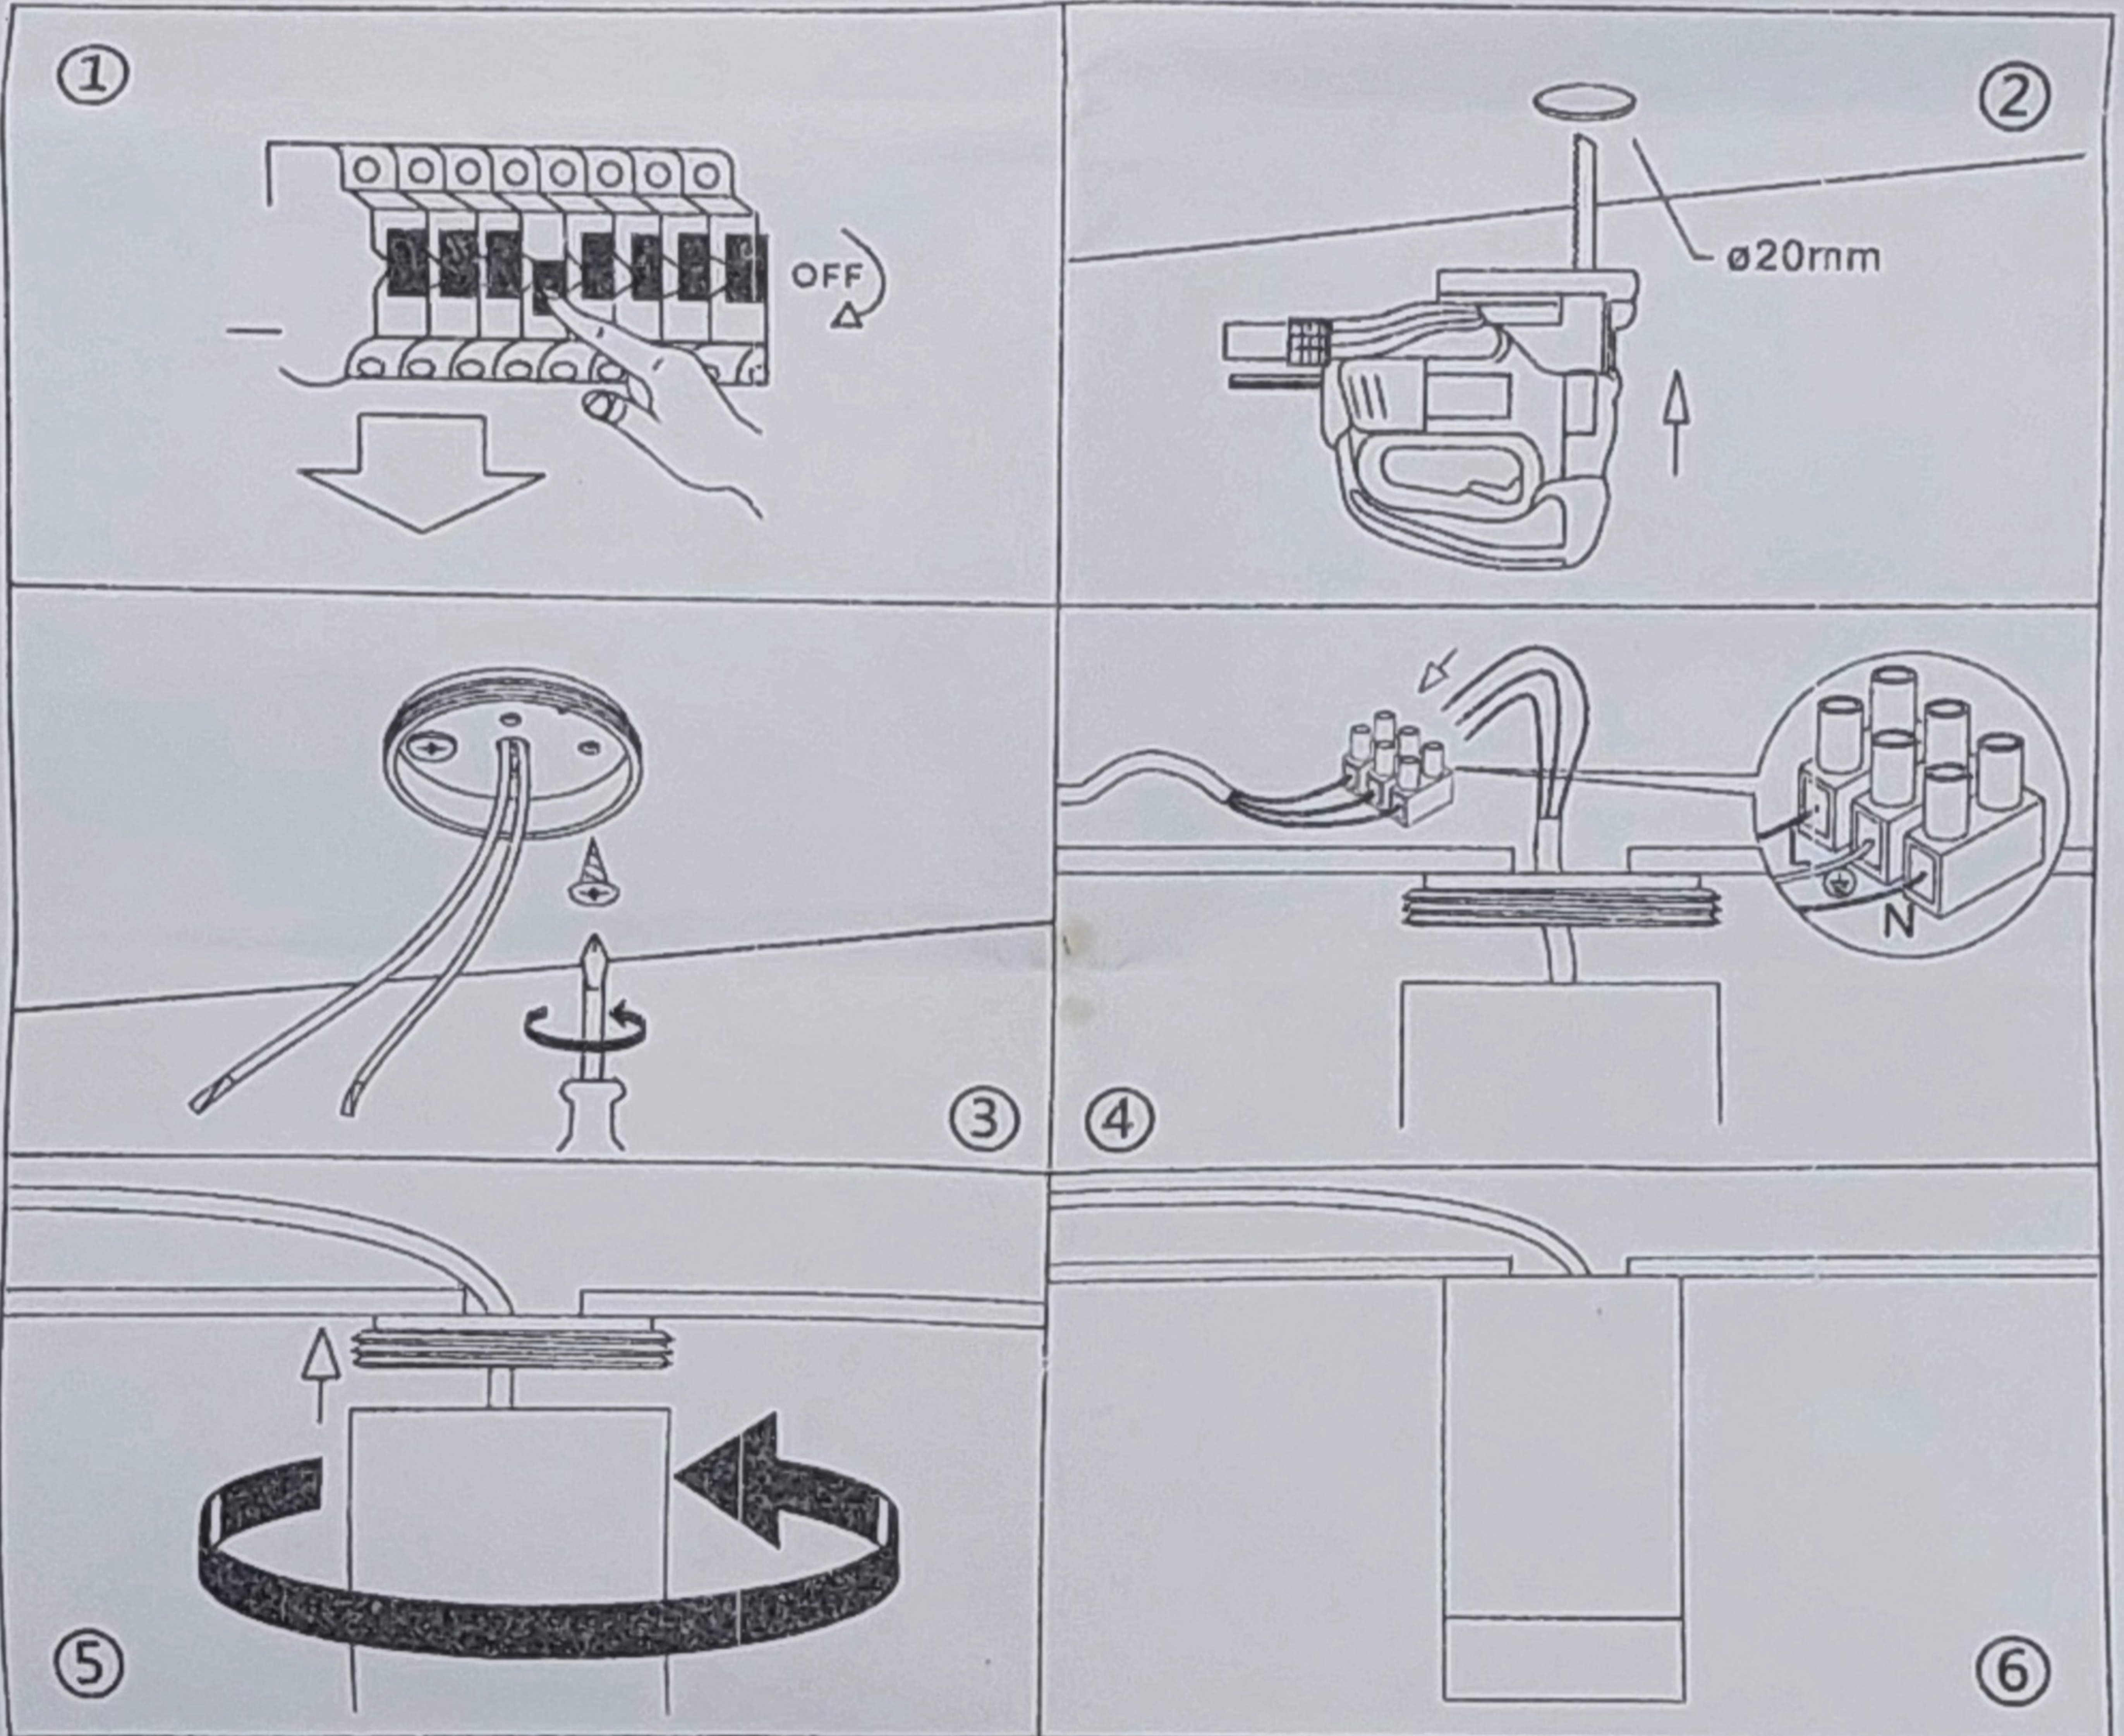

SUPER SLIM LED DOWNLIGHT

| ITEM No. | LED Power | Luminous Flux | Input Voltage | Beam Angle | IP Rate | Lamp Size | Cutout |
|--------------------|-----------|---------------|---------------|------------|---------|-----------|--------|
| ZR-C3003-12W-3000K | | 1200LM | AC85-265V | 38° | 20 | ø60×118mm | ø20mm |
| ZR-C3003-12W-6000K | | 1200LM | AC85-265V | 38° | 20 | ø60×118mm | ø20mm |
| ZR-C3003-15W-3000K | | 1500LM | AC85-265V | 38° | 20 | ø60×218mm | ø20mm |
| ZR-C3003-15W-6000K | | 1500LM | AC85-265V | 38° | 20 | ø60×218mm | ø20mm |

WARNING!

1. Cut off power before installation.
2. Can not be used as emergency light.
3. Nothing should cover the product.
4. The environment temperature of the lamp operation is -10°C to +40°C.