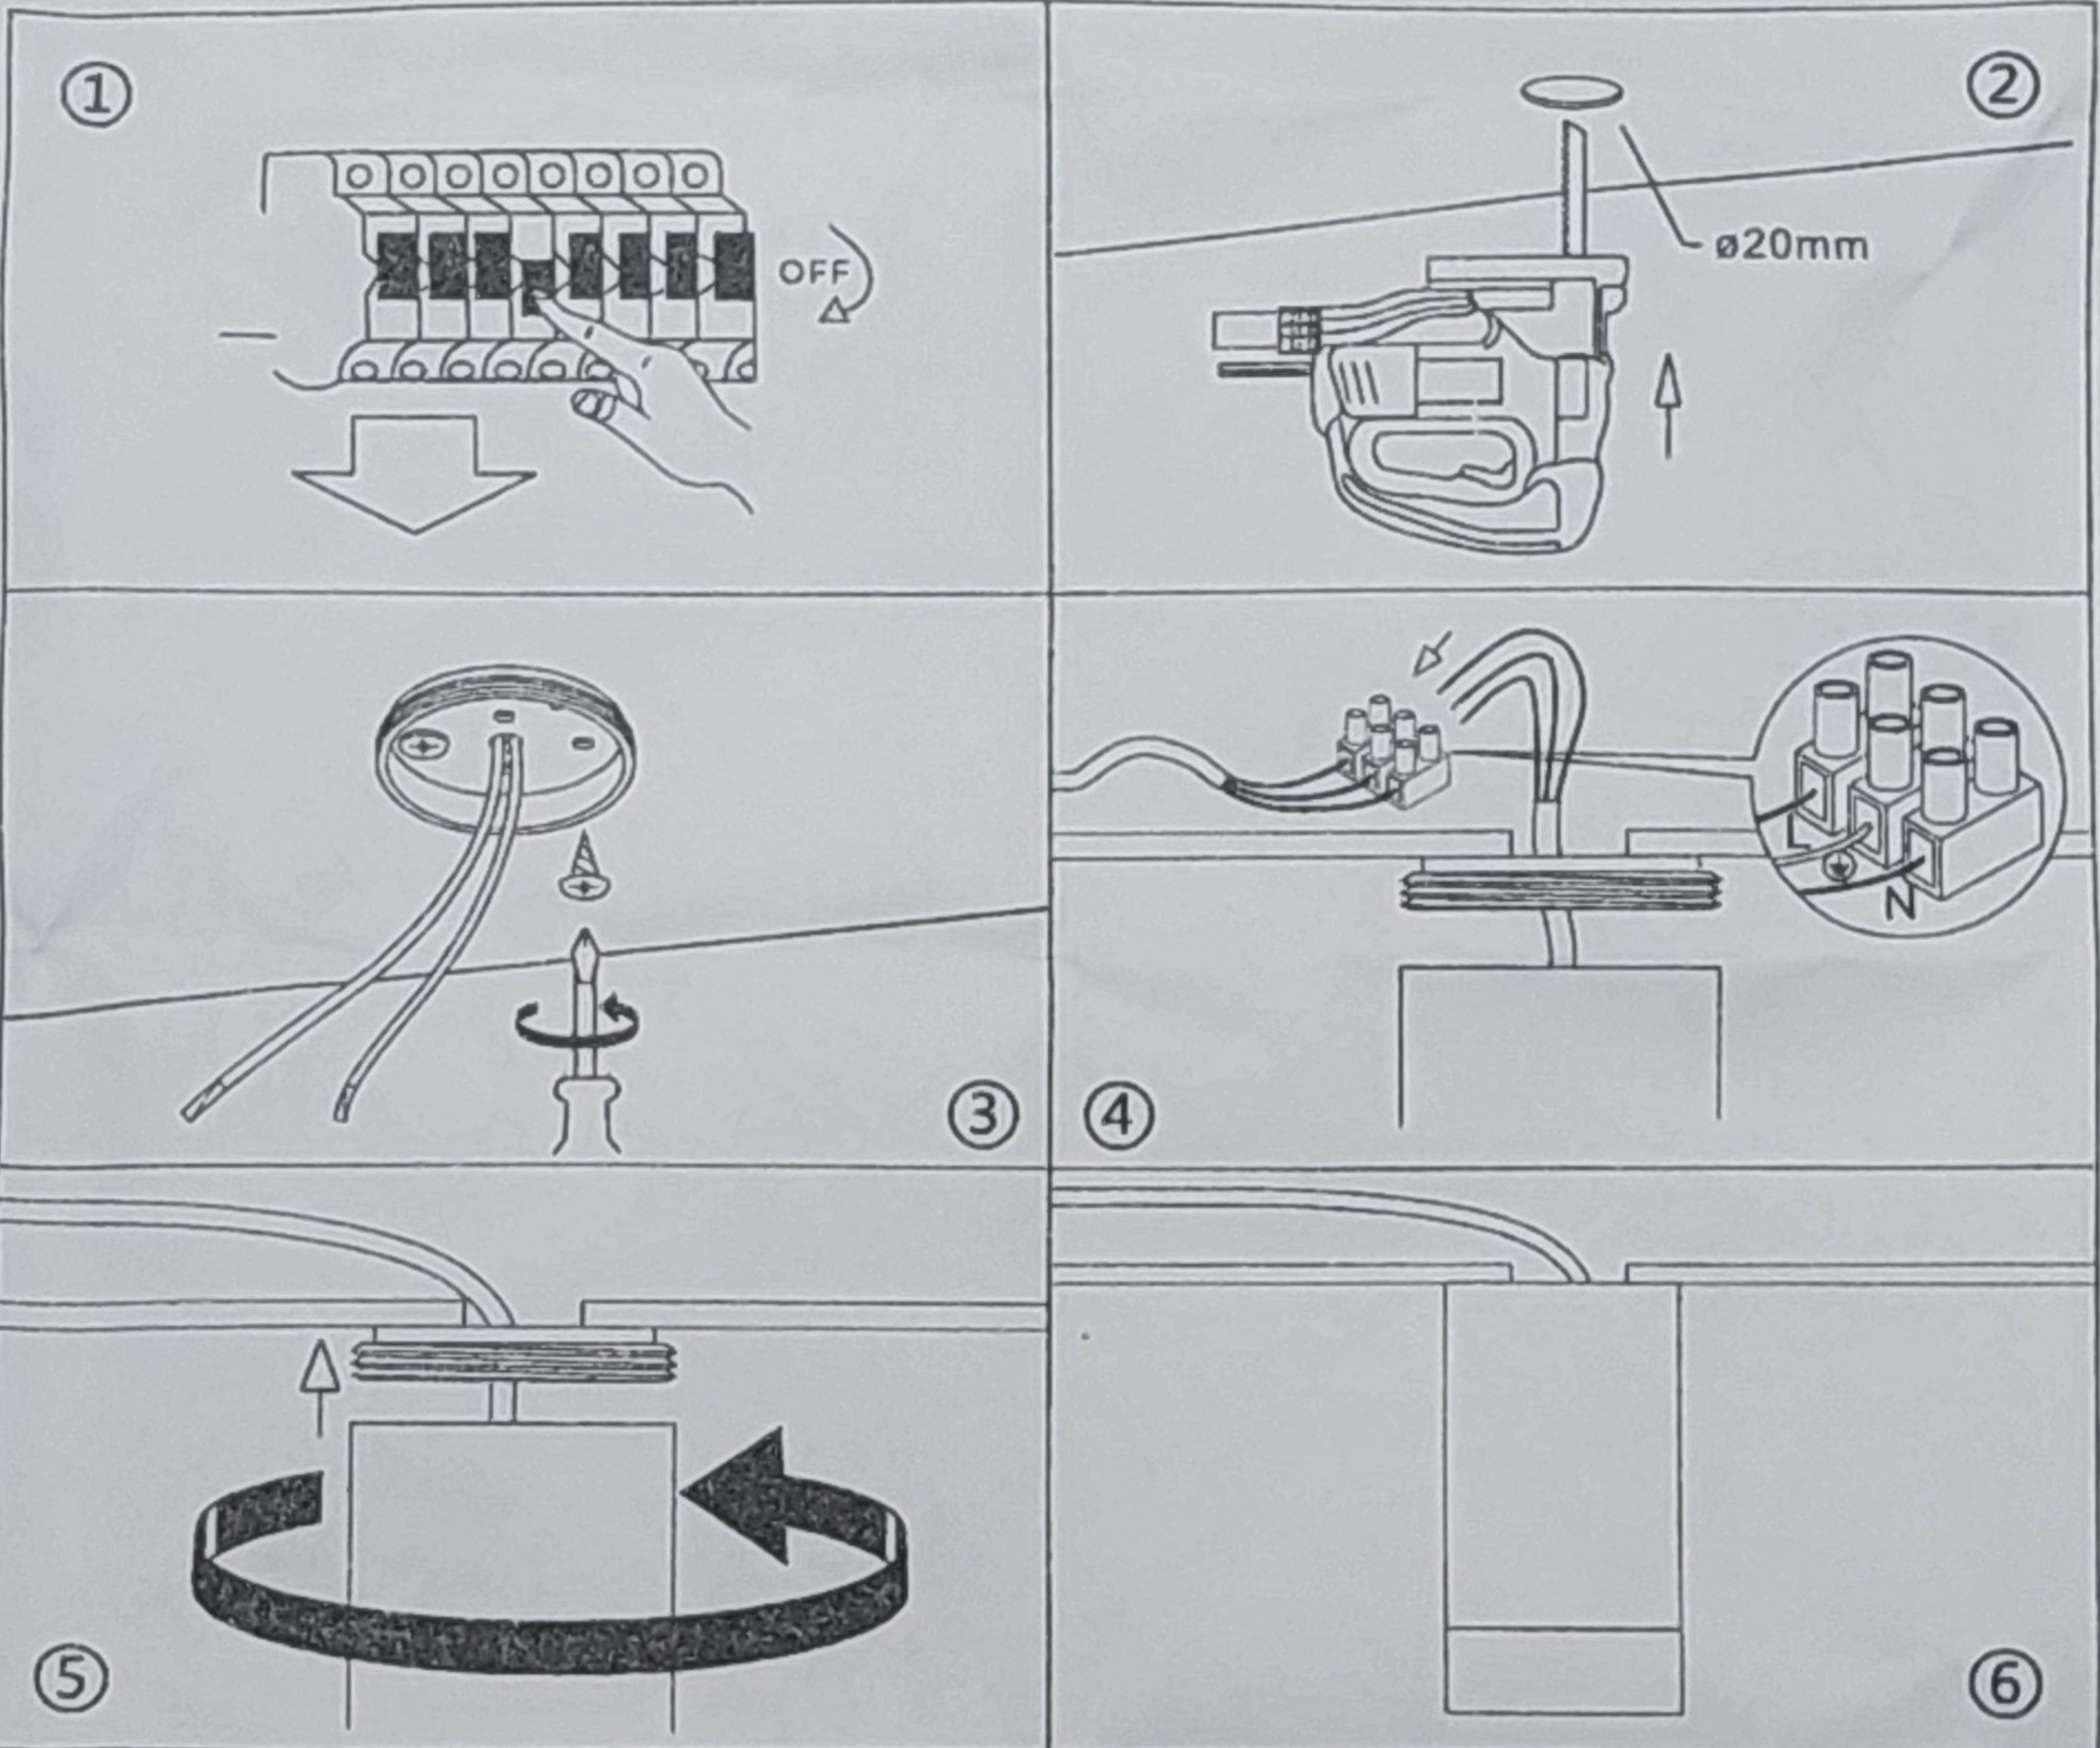

SUPER SLIM LED DOWNLIGHT

ITEM No.	LED Power	Luminous Flux	Input Voltage	Beam Angle	IP Rate	Lamp Size	Cutout
ZR-C3003-12W-3000K		1200LM	AC85-265V	38°	20	ø60×118mm	ø20mm
ZR-C3003-12W-6000K		1200LM	AC85-265V	38°	20	ø60×118mm	ø20mm
ZR-C3003-15W-3000K		1500LM	AC85-265V	38°	20	ø60×218mm	ø20mm
ZR-C3003-15W-6000K		1500LM	AC85-265V	38°	20	ø60×218mm	ø20mm

WARNING!

1. Cut off power before installation.
2. Can not be used as emergency light.
3. Nothing should cover the product.
4. The environment temperature of the lamp operation is -10°C to +40°C.