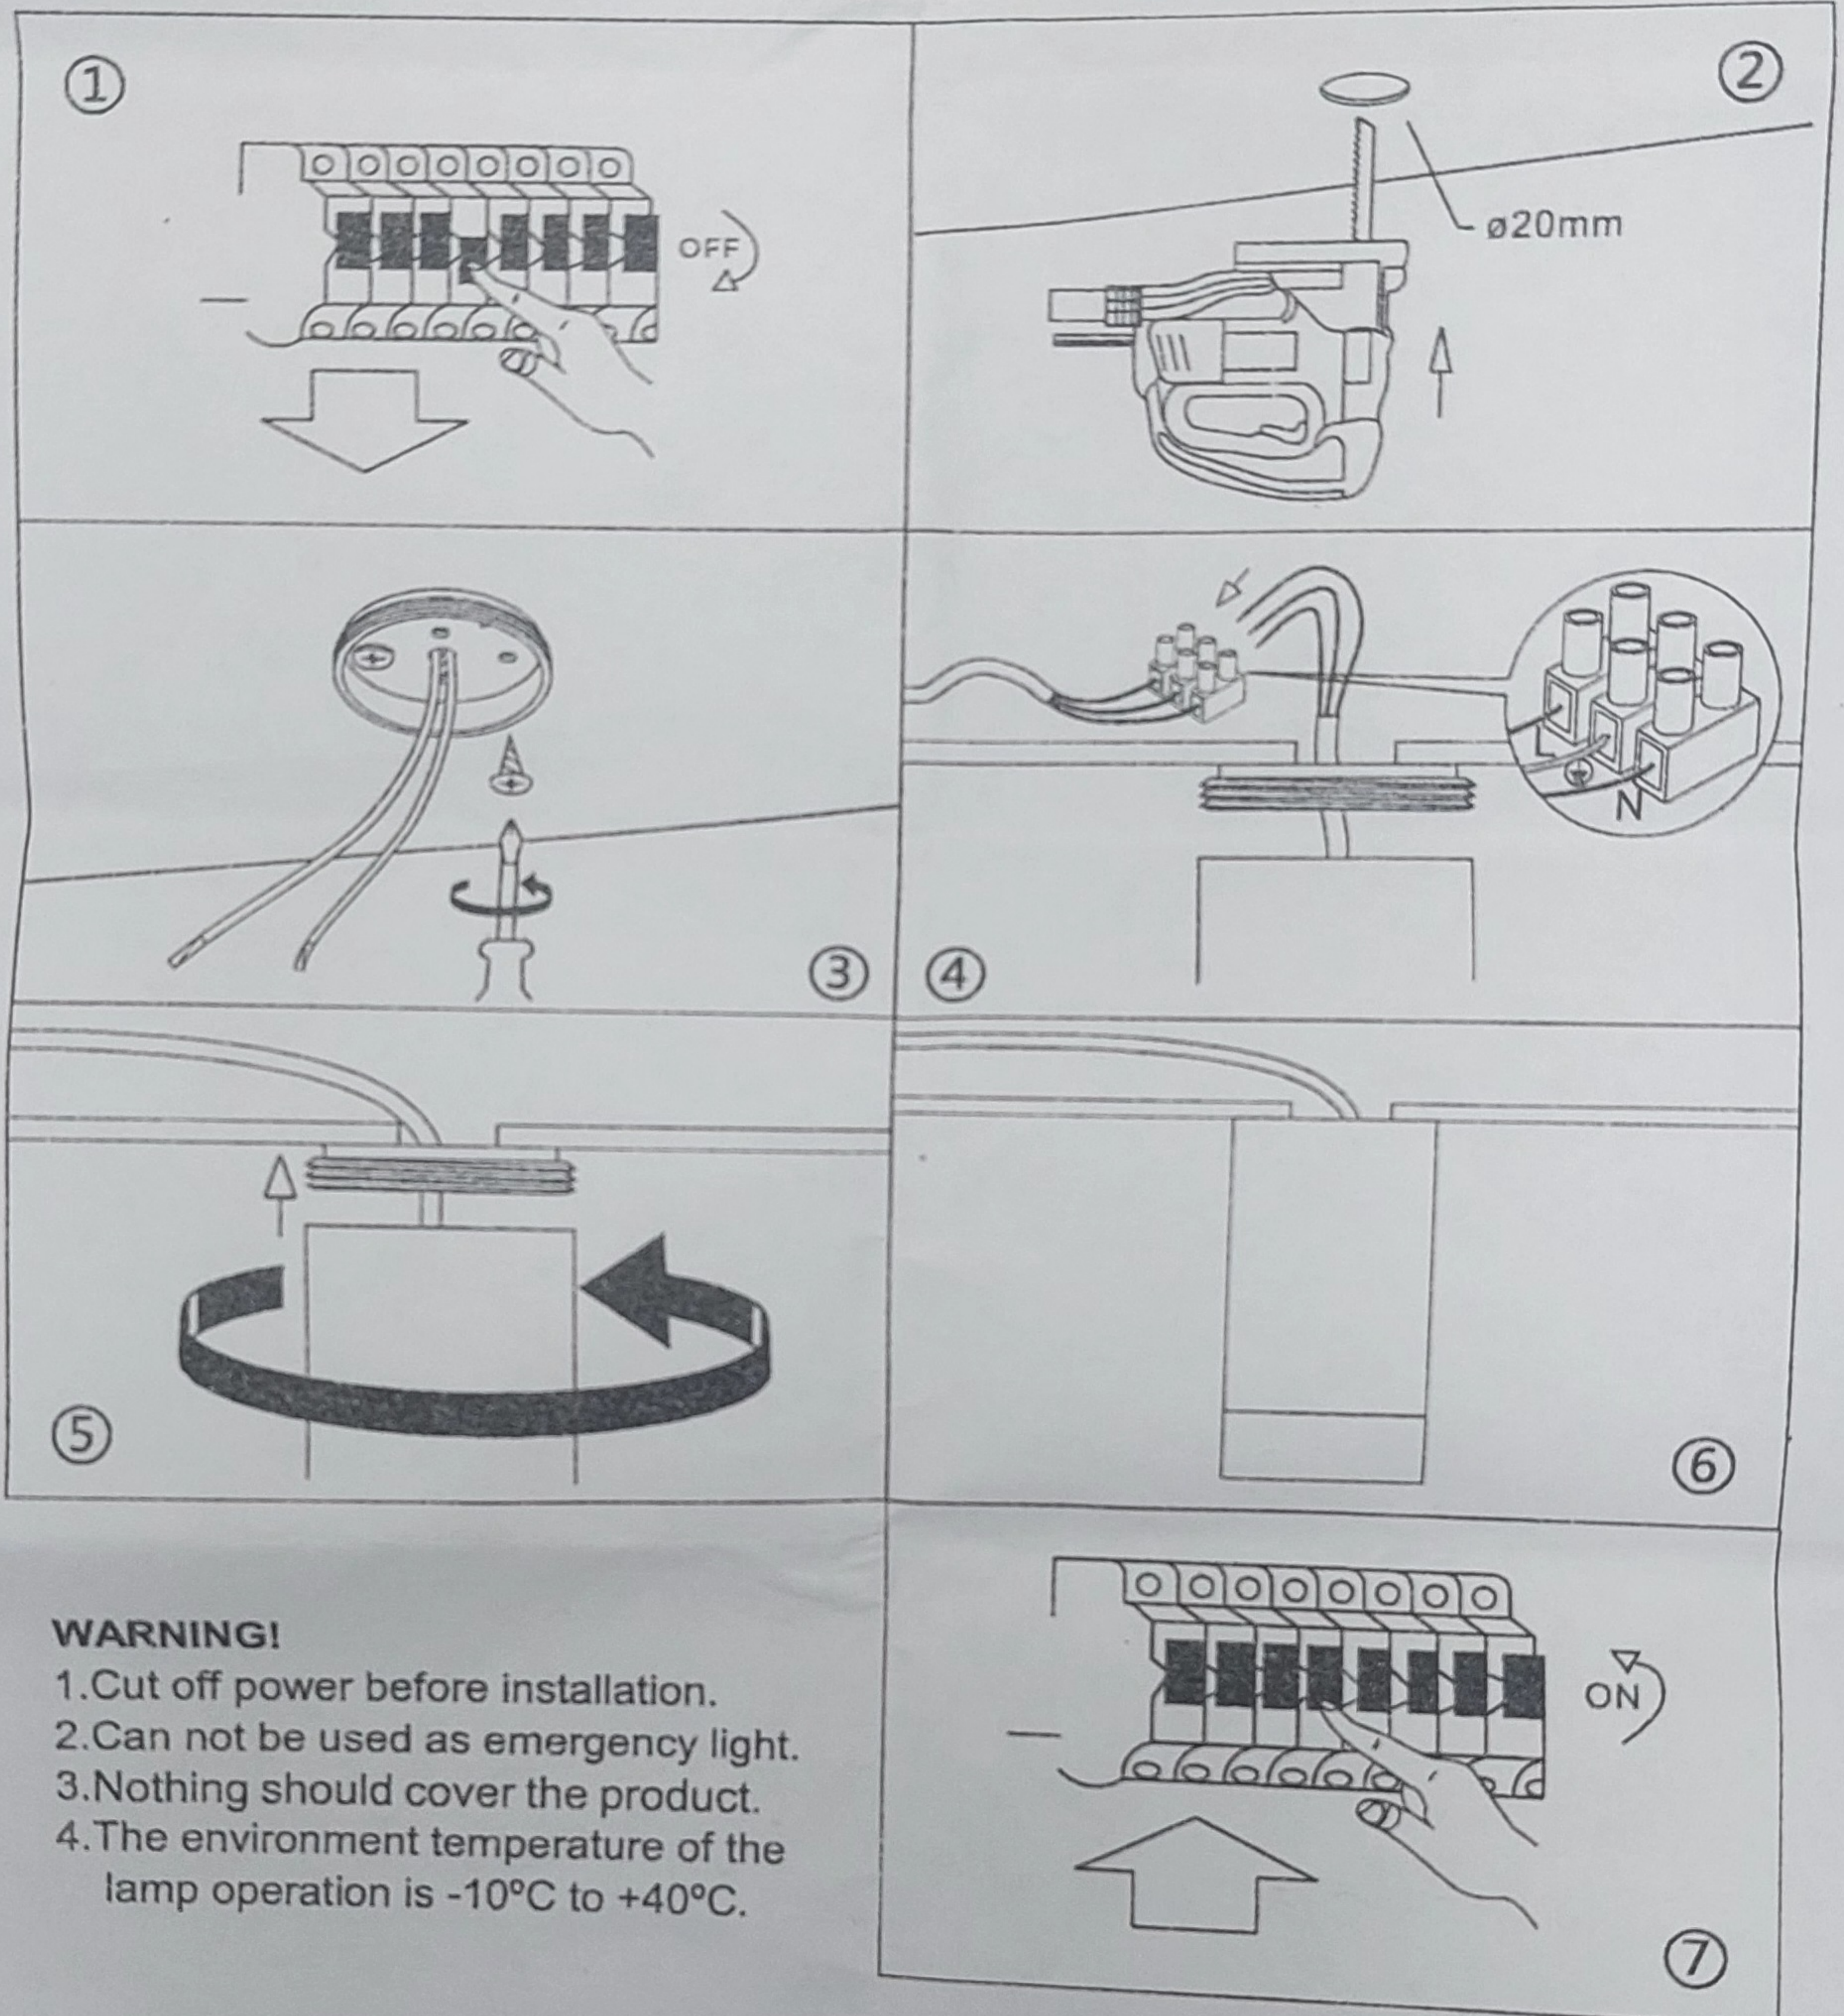

SUPER SLIM LED DOWNLIGHT

ITEM No.	LED Power	Luminous Flux	Input Voltage	Beam Angle	IP Rate	Lamp Size	Cutout
ZR-C3003-12W-3000K		1200LM	AC85-265V	38°	20	ø60×118mm	ø20mm
ZR-C3003-12W-6000K		1200LM	AC85-265V	38°	20	ø60×118mm	ø20mm
ZR-C3003-15W-3000K		1500LM	AC85-265V	38°	20	ø60×218mm	ø20mm
ZR-C3003-15W-6000K		1500LM	AC85-265V	38°	20	ø60×218mm	ø20mm

WARNING!

1. Cut off power before installation.
2. Can not be used as emergency light.
3. Nothing should cover the product.
4. The environment temperature of the lamp operation is -10°C to +40°C.