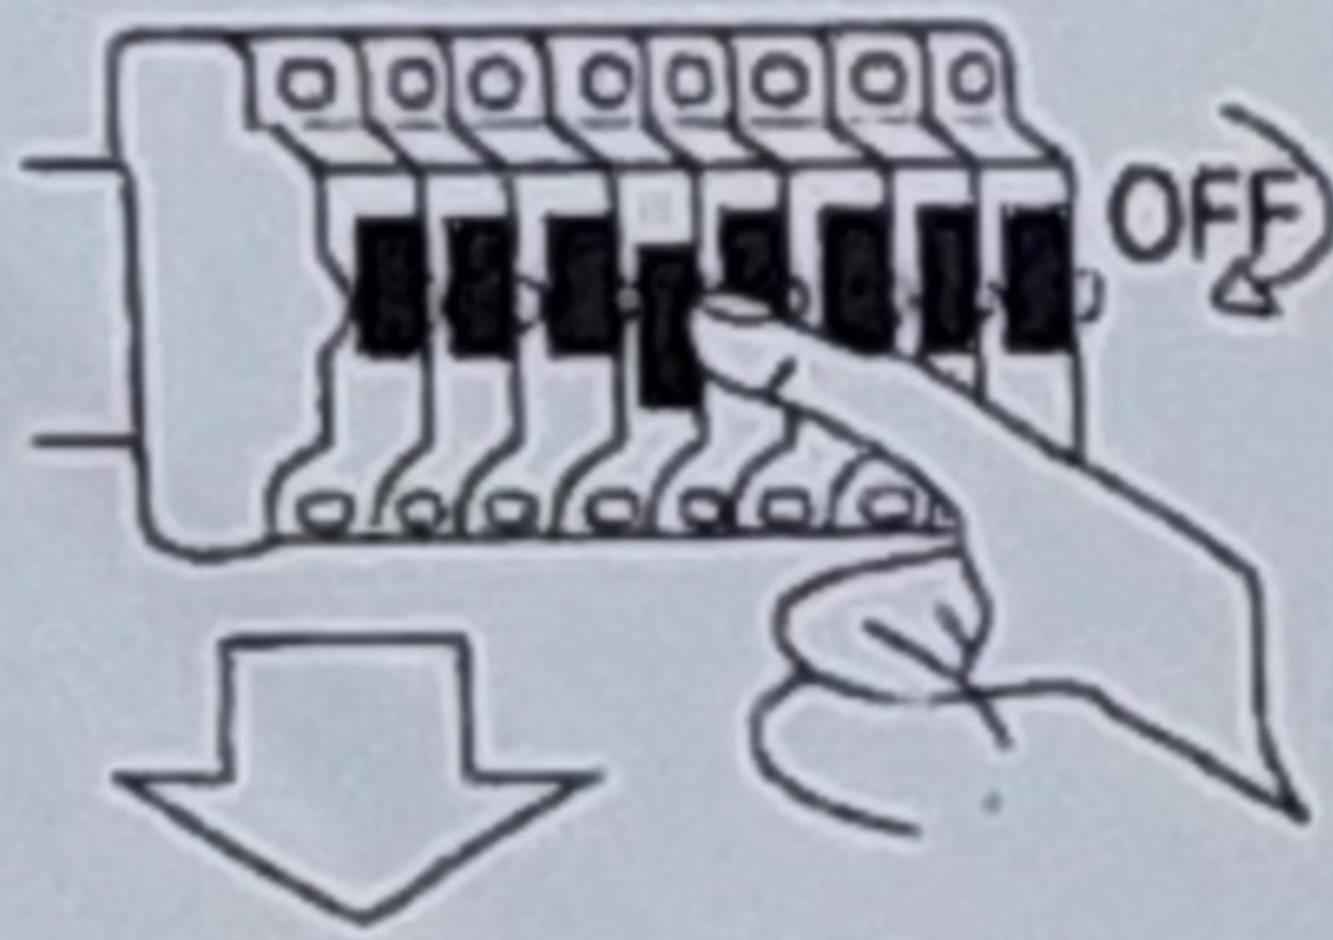

Golden Light

Model	LED Power	Luminous Flux	Input Voltage	Color Temp	IP Rate
JD-1901	6W	600LM	AC85-265V	3000K	IP65 ○
JD-1901	4W	400LM	AC85-265V	3000K	IP65 ○
JD-1912	6W	600LM	AC85-265V	3000K	IP65 ○
JD-1912	4W	400LM	AC85-265V	3000K	IP65 ○

①

②

Bracket

Housing Form

③

④

AC

⑤

⑥

ON

AC

WARNING!

1. Cut off power before installation.
2. Can not be used as emergency light.
3. Nothing should cover the product.
4. The environment temperature of the lamp operation is -10°C to $+40^{\circ}\text{C}$

⑦