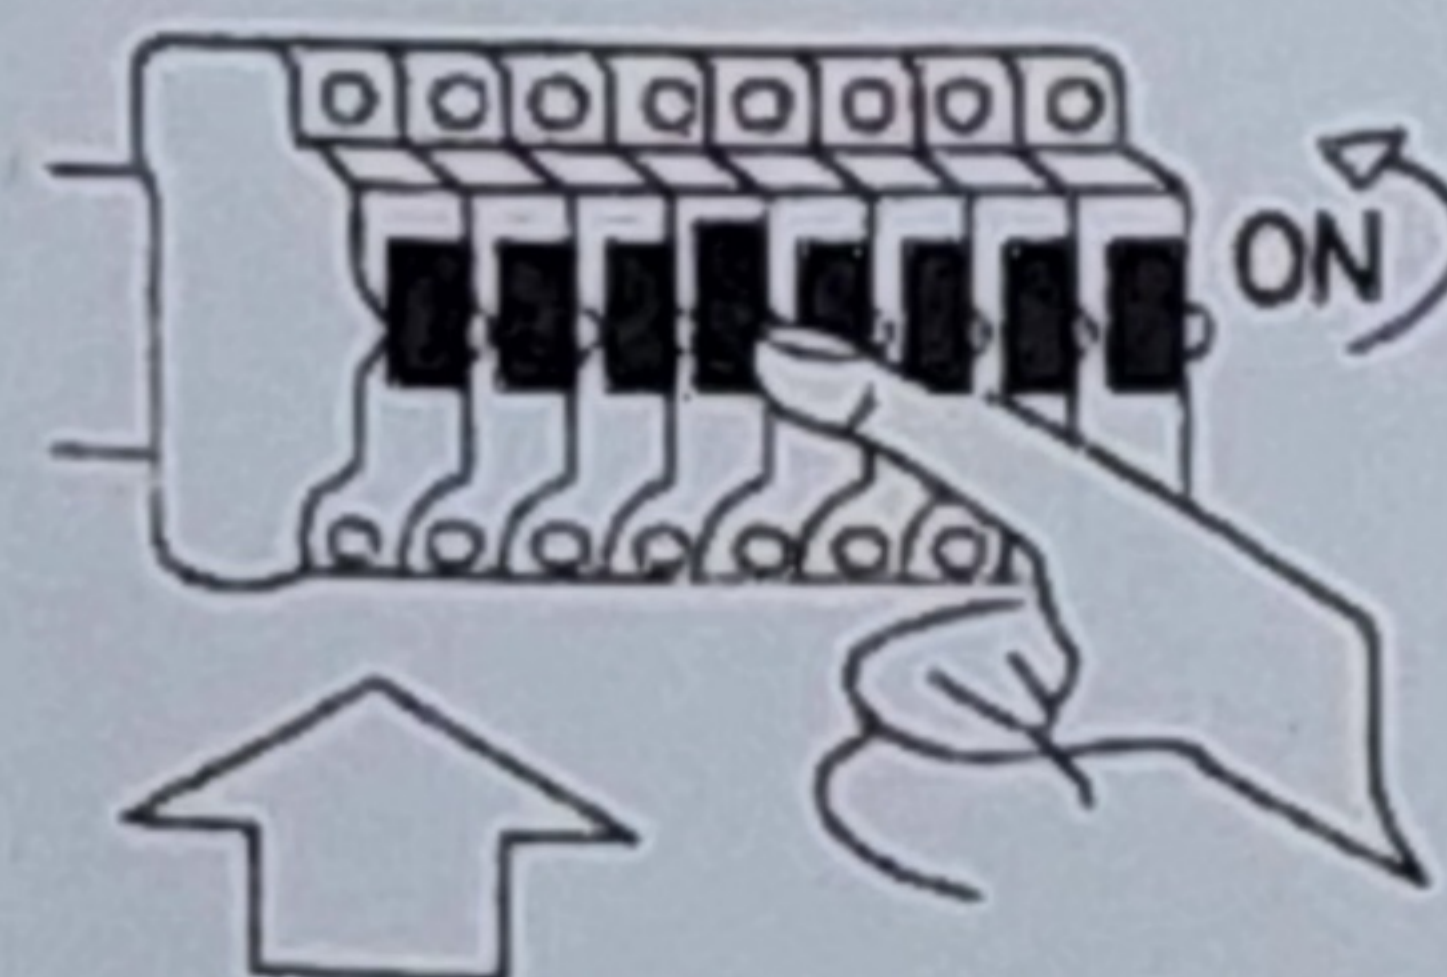

⑥

ON

AC

WARNING!

1. Cut off power before installation.
2. Can not be used as emergency light.
3. Nothing should cover the product.
4. The environment temperature of the lamp operation is -10°C to $+40^{\circ}\text{C}$