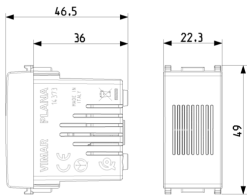

## Drawings

Space view

Backside view

3D View

## Technical data

- **Class group:** Optical and acoustic signalling equipment
- **Class:** Bell
- **Colour housing:** White
- **Material housing:** Plastic
- **Loudness:** 70 dB
- **Nominal voltage:** 230,00 - 230,01 v
- **Degree of protection (IP):** IP40
- **Type of current:** AC
- **Built-in battery:** No
- **Mounting method:** Flush mounted (plaster)
- **Width in number of modular spacings:** 1
- **Wireless:** No

## Packaging

8 007352 106819

**Code** 8007352106819  
**Quantity** 1 NR  
**Dim.** 5.1x2.8x5.3 [cm]  
**Weight** 56.93 [g]

8 007352 263710

**Code** 8007352263710  
**Quantity** 10 NR  
**Dim.** 14.4x11.6x6 [cm]  
**Weight** 614 [g]

8 007352 626850

**Code** 8007352626850  
**Quantity** 120 NR  
**Dim.** 36.5x33x13.5 [cm]  
**Weight** 8,074 [g]