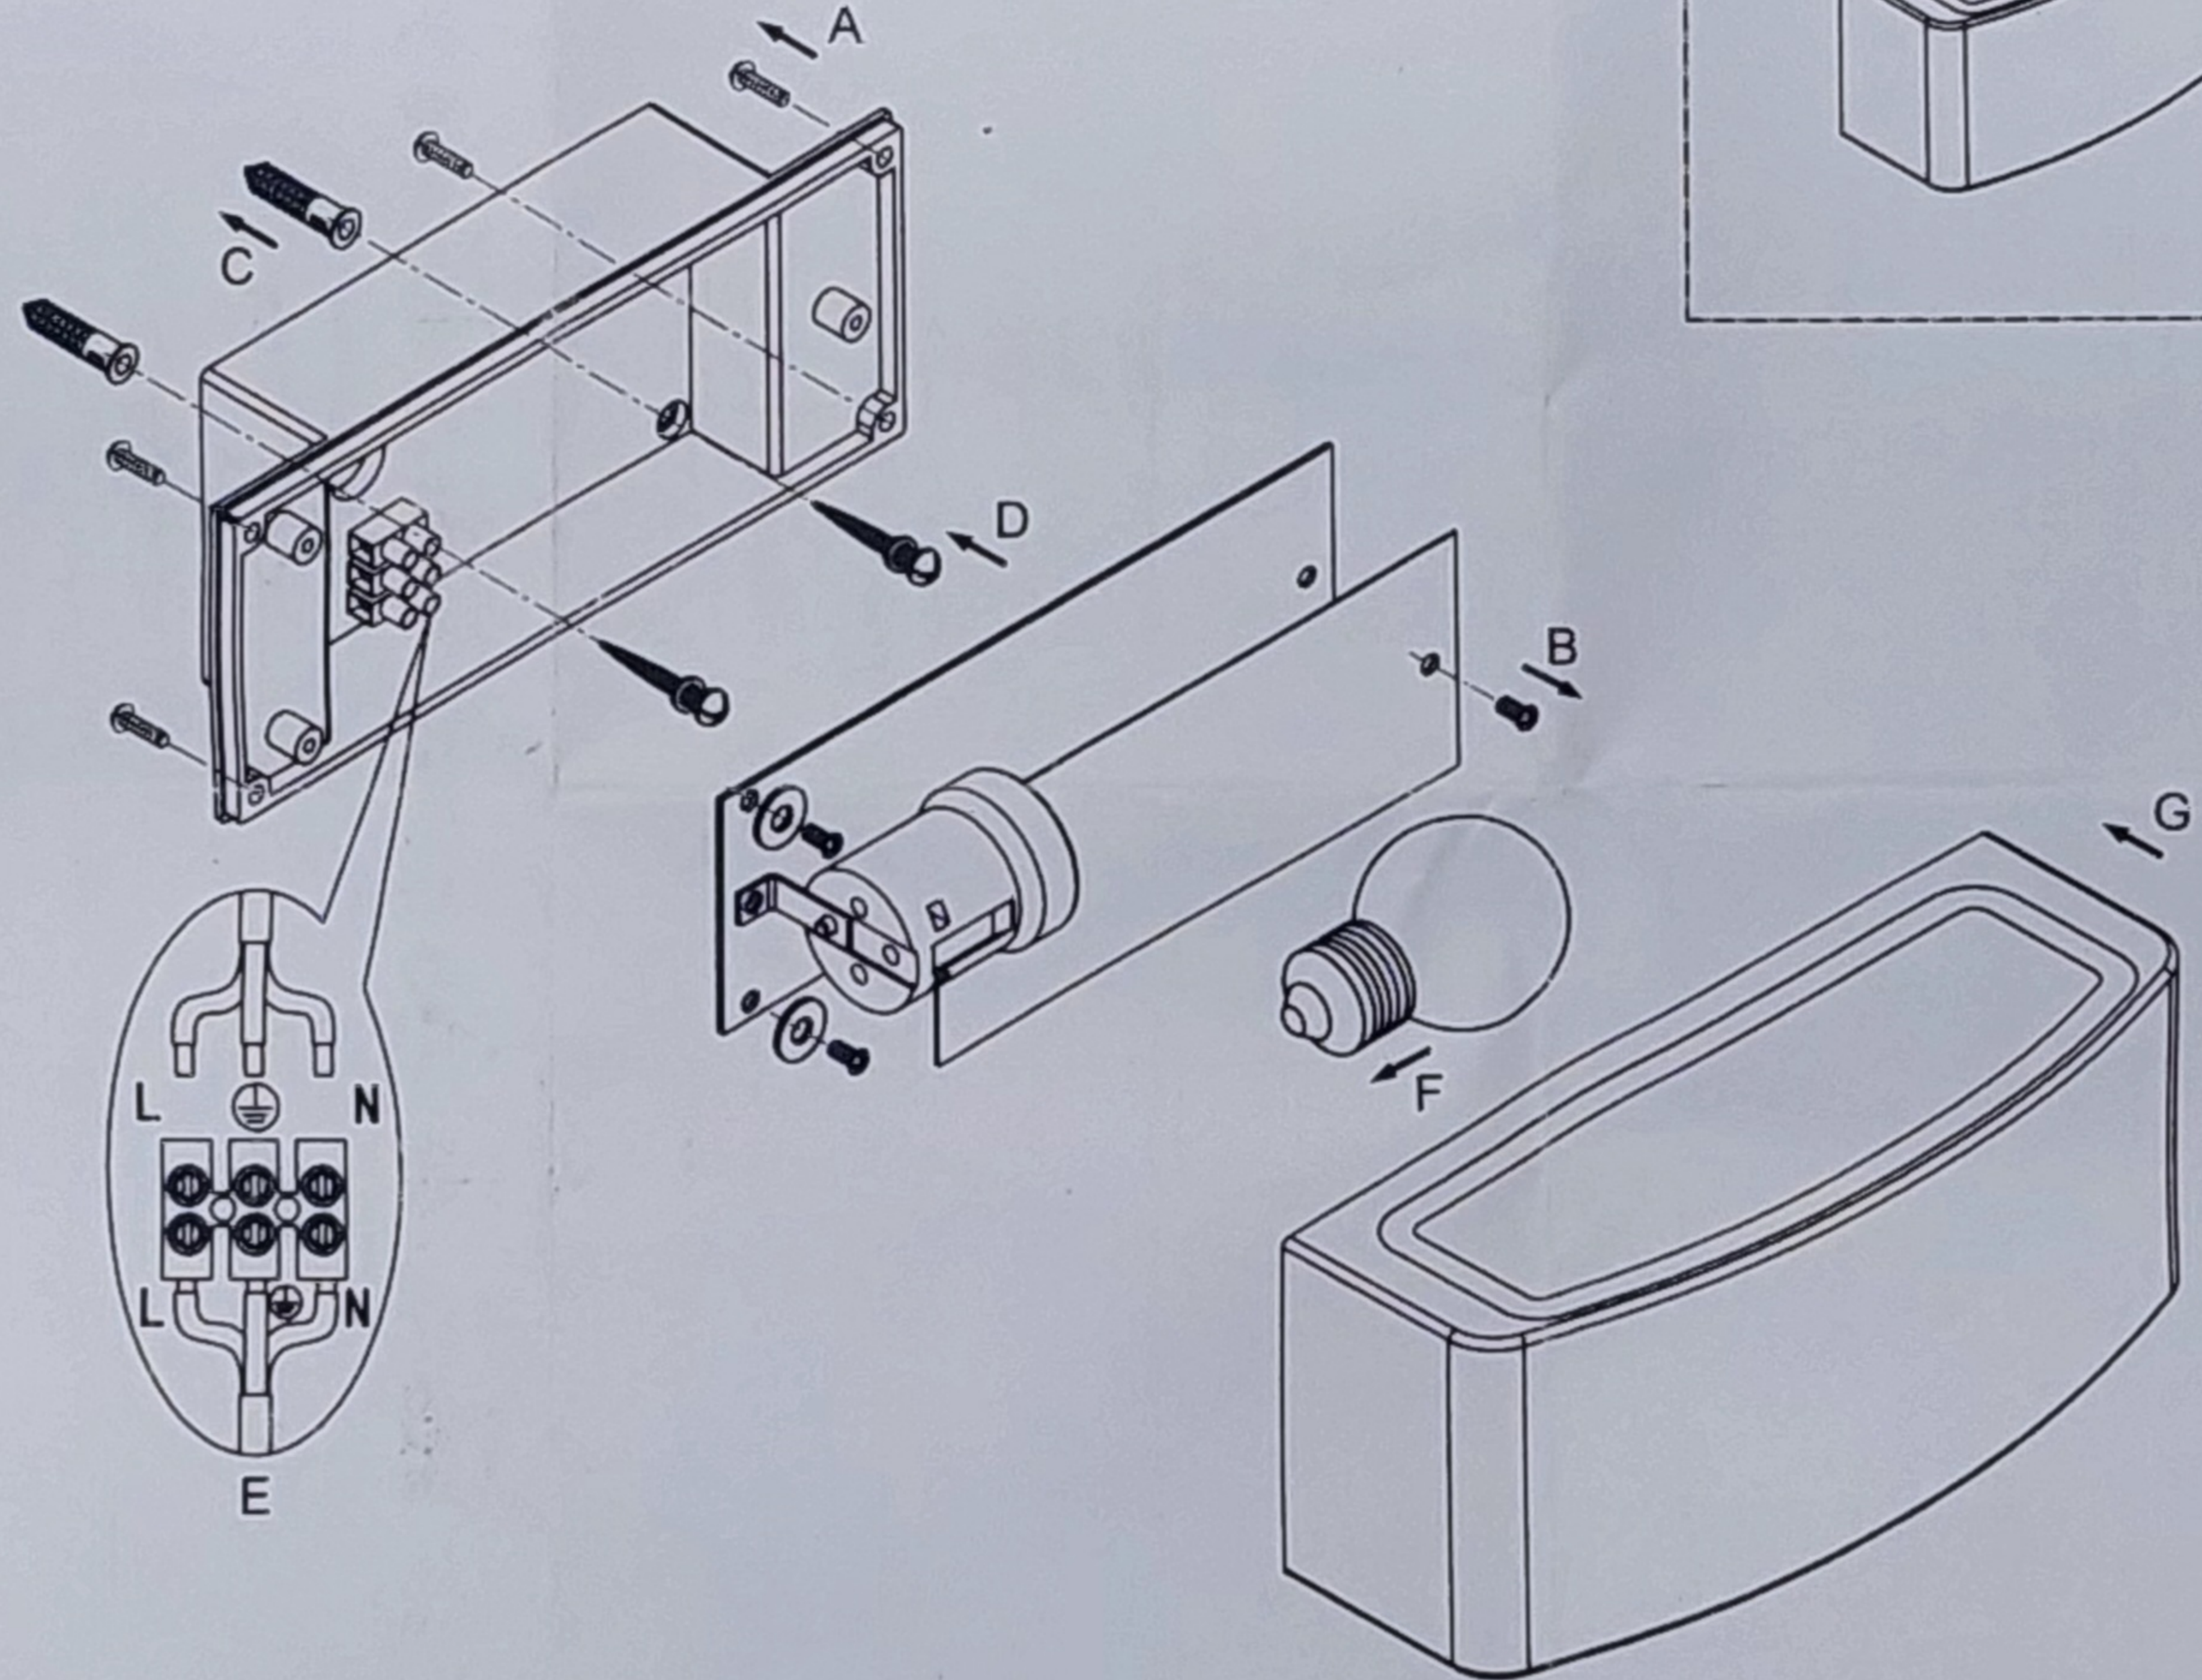

LW0423

220-240V~50/60Hz CLASS I

LAMP-HOUSE:E27 60W (Max.)

MATERIAL:ALUMINIUM

IP54

INSTALLATION GUIDE

1. Before installation, make sure the power is switched off.
2. Please follow diagram for the installation.

CAUTION:

While the lamp is working, the surface of it is hot!
Please do not touch the fixture within an hour after the power supply has been switched off.