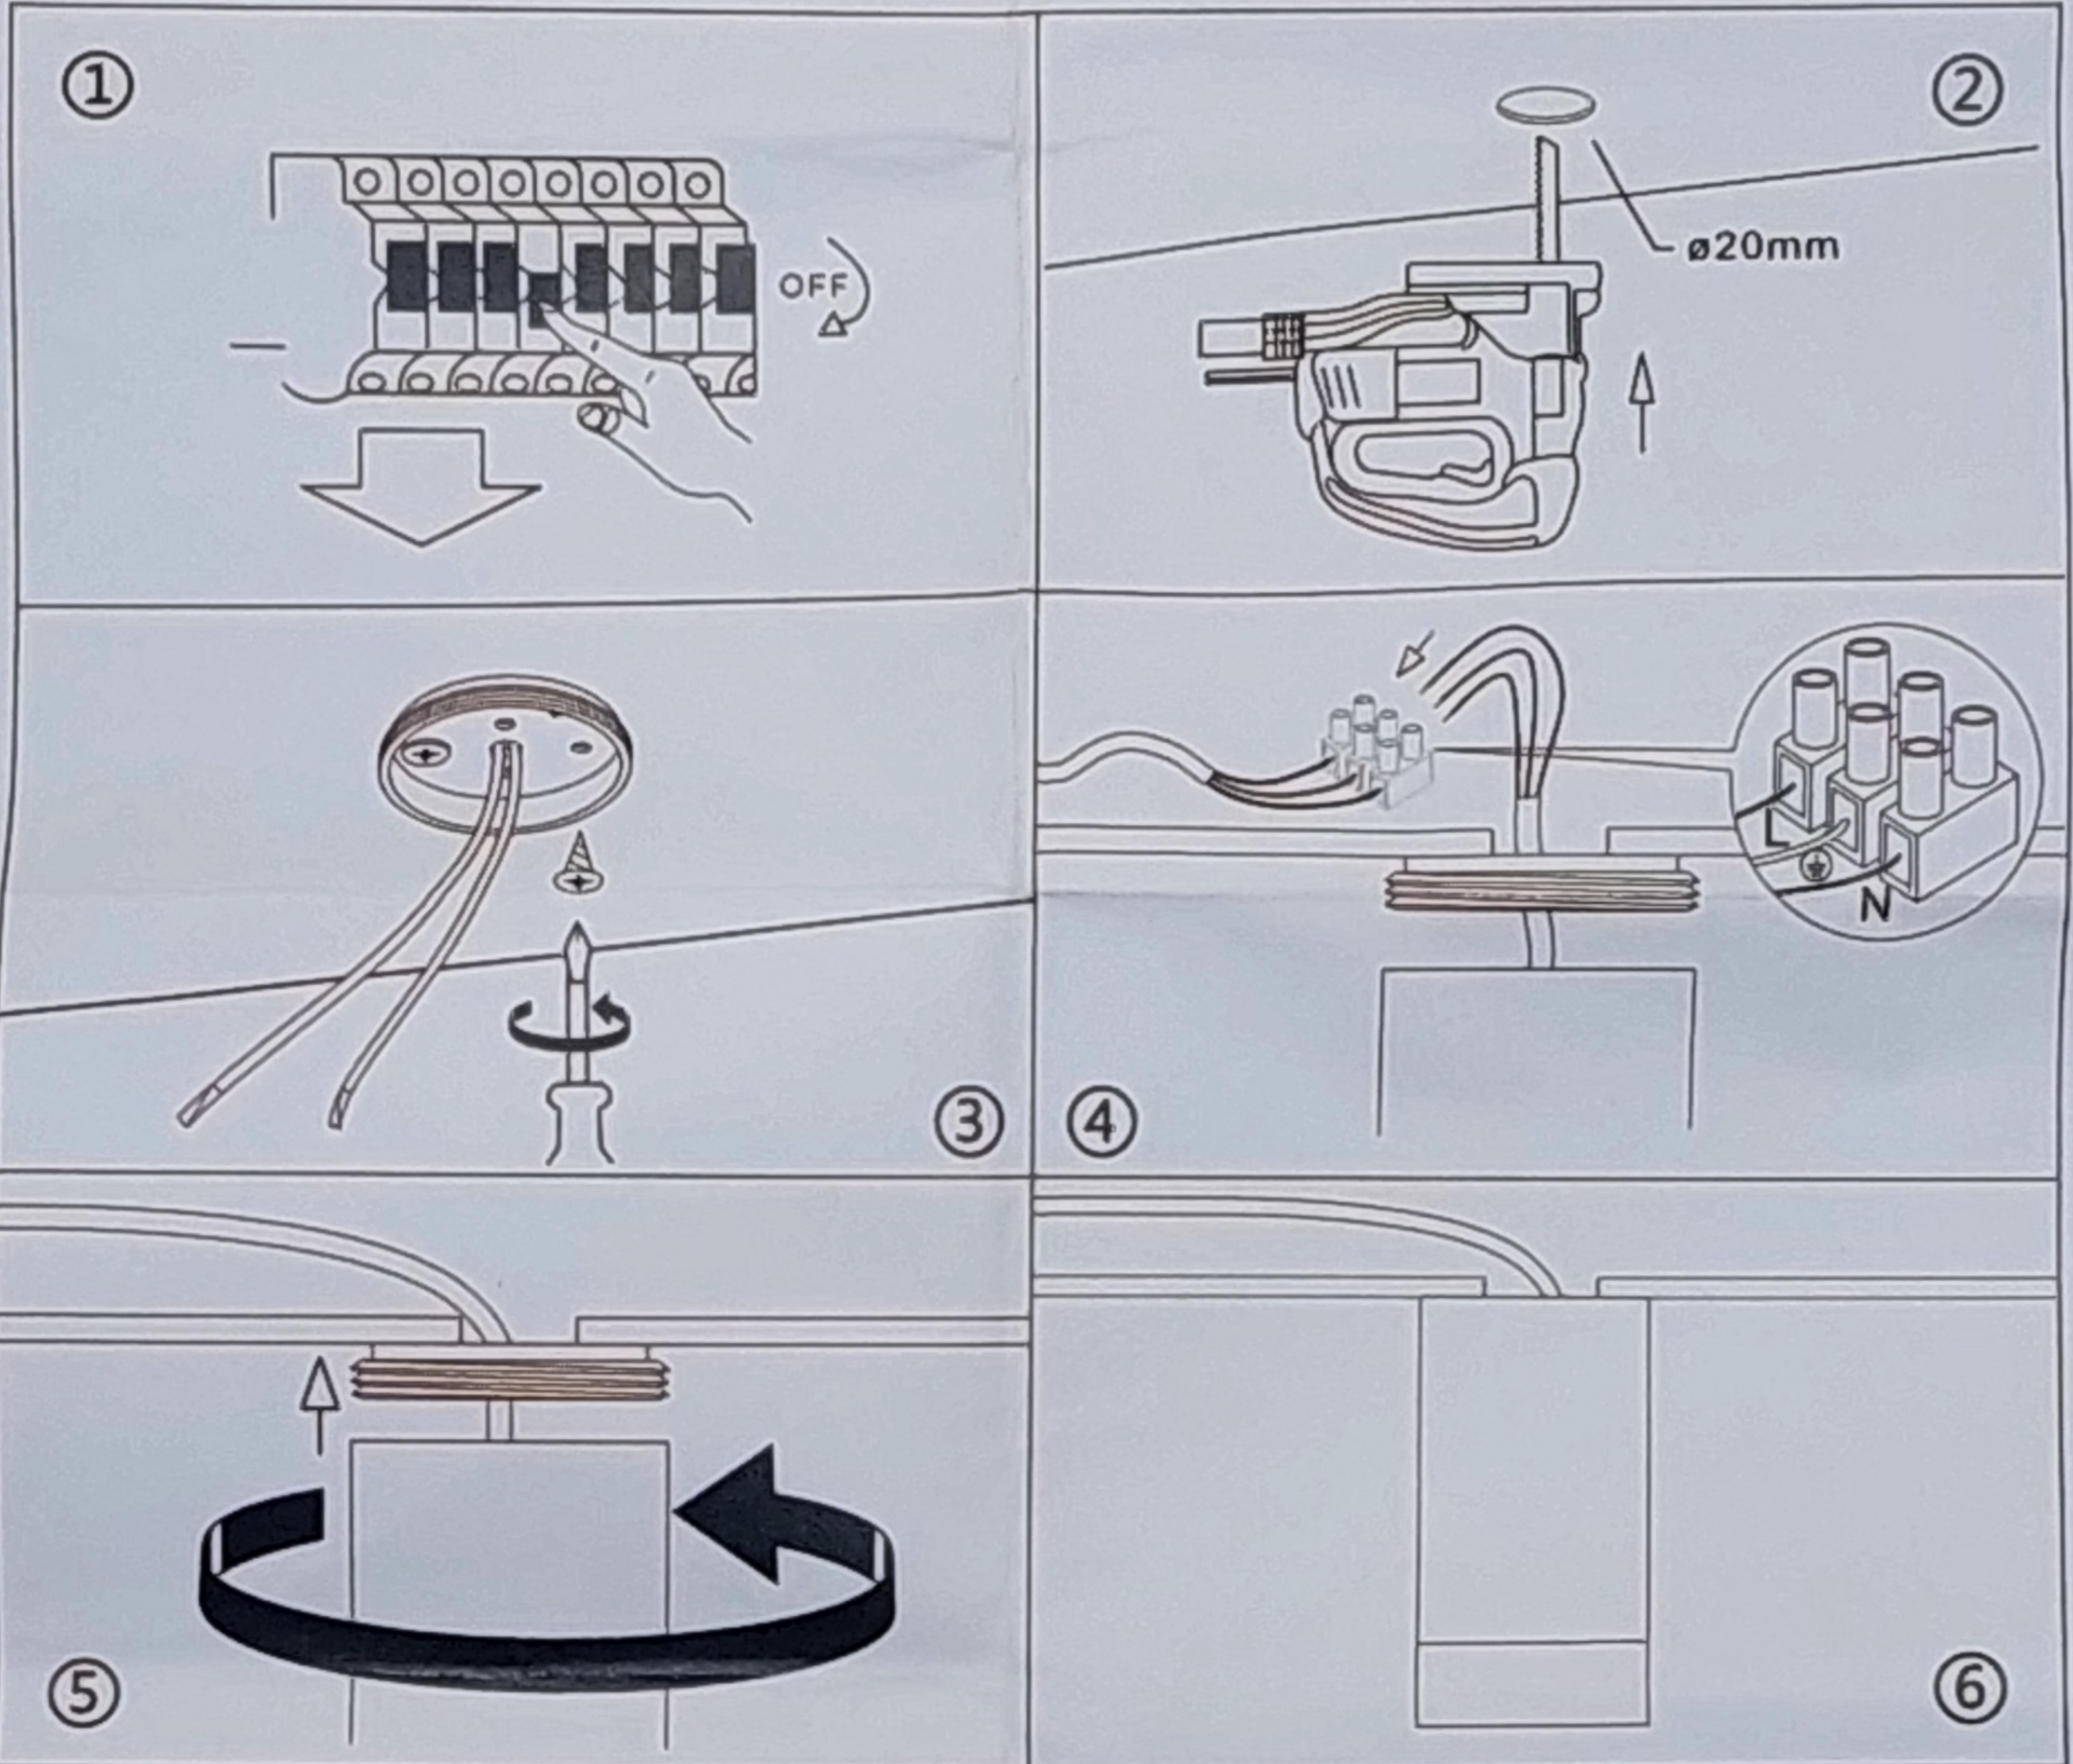

**SUPER SLIM LED DOWNLIGHT**

ITEM No.	LED Power	Luminous Flux	Input Voltage	Beam Angle	IP Rate	Lamp Size	Cutout
ZR-C3003-12W-3000K	12W	1200LM	AC85-265V	38°	20	ø60×107mm	ø20mm
ZR-C3003-12W-4000K	12W	1200LM	AC85-265V	38°	20	ø60×107mm	ø20mm
ZR-C3003-12W-6000K	12W	1200LM	AC85-265V	38°	20	ø60×107mm	ø20mm

**WARNING!**

1. Cut off power before installation.
2. Can not be used as emergency light.
3. Nothing should cover the product.
4. The environment temperature of the lamp operation is -10°C to +40°C.